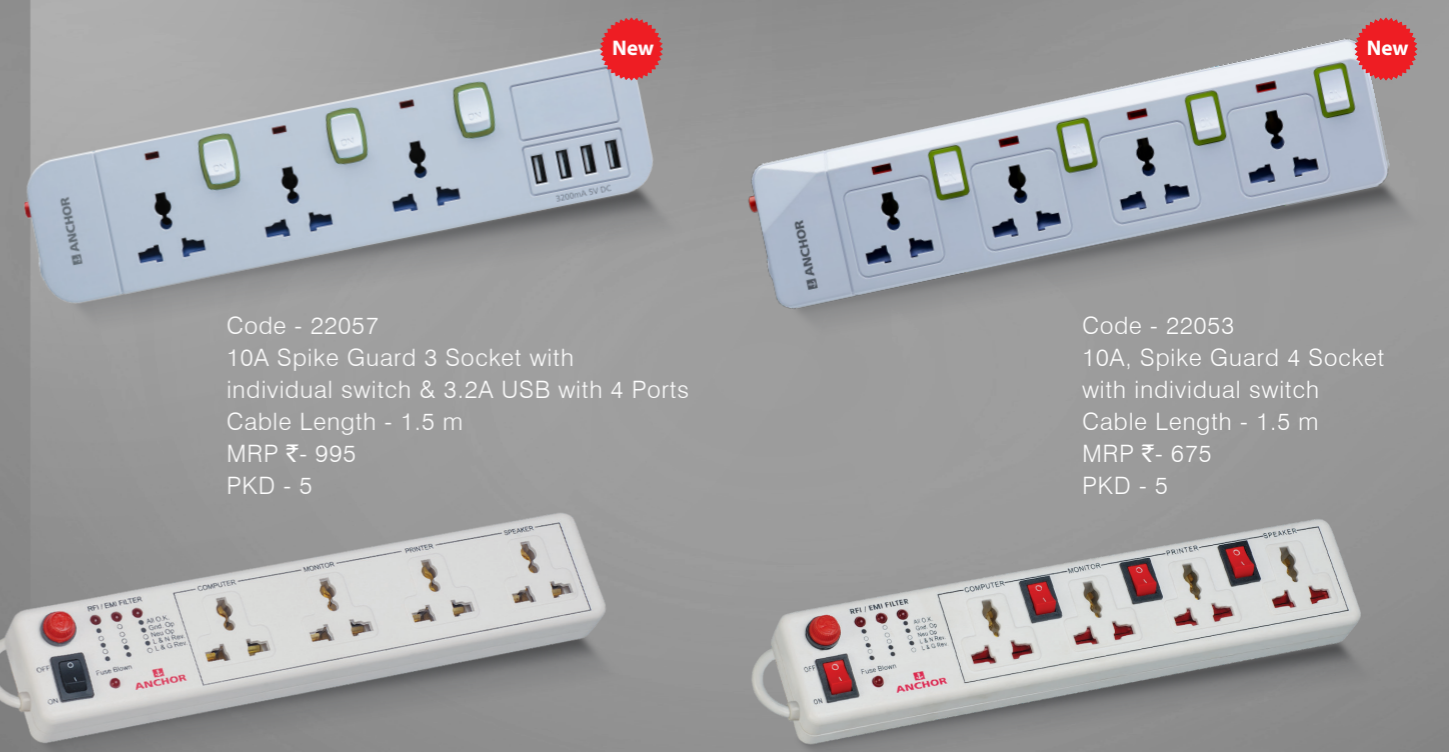

Code - 5228  
Flexi cord  
6 A , Cable length - 4M  
MRP ₹- 410  
PKD - 5

Code - 5227  
Flexi cord  
6 A , Cable length - 4M  
MRP ₹- 380  
PKD - 5

Code - Grey & White: 22055  
Red & White : 22056  
10A, Extension socket  
Cable length - 1.5 m  
USB - up to 3A (wired)  
up to 1 A ( wireless )  
MRP ₹- 2950  
PKD - 5

Code - Grey & White: 22050  
Red & White : 22051  
10A, Extension socket  
Cable length - 1.5 m  
USB - up to 3A (wired)  
MRP ₹- 1650  
PKD - 5

# SPIKE GUARDS 240V~

HSN Code: 8536

Code - 22057  
10A Spike Guard 3 Socket with  
individual switch & 3.2A USB with 4 Ports  
Cable Length - 1.5 m  
MRP ₹- 995  
PKD - 5

Code - 22053  
10A, Spike Guard 4 Socket  
with individual switch  
Cable Length - 1.5 m  
MRP ₹- 675  
PKD - 5