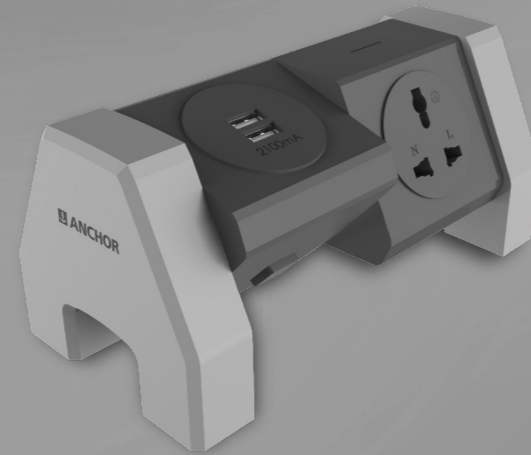

## Tower Spike Guard

Code - 22059  
10A, Revolving Vertical  
Tower Spike Guard 5 socket + 2 USB port  
up to 2.1A, Cable Length - 1.6 m  
MRP ₹- 2300  
PKD - 5

## Tower Spike Guard

Code - 22060  
10A, Revolving Horizontal  
Tower Spike Guard 3 socket + 2 USB port  
up to 2.1A, Cable Length - 1.6 m  
MRP ₹- 1800  
PKD - 6