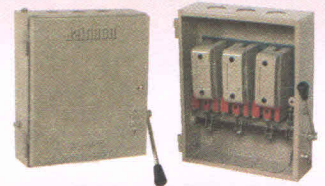

AMPS	TYPE	UNITE PRICE Rs.	UNITE CASE
16 Amp x 240 V.	S.M.D.P.	480.00	15
32 Amp x 240 V.	S.M.D.P.	810.00	12
63 Amp x 240 V.	S.M.D.P.	2290.00	6
16 Amp x 415 V.	S.M.T.P.	980.00	16
32 Amp x 415 V.	S.M.T.P.	1350.00	16
63 Amp x 415 V.	S.M.T.P.	3150.00	8
100 Amp x 415 V.	S.M.T.P.	7630.00	2
200 Amp x 415 V.	S.M.T.P.	11050.00	1