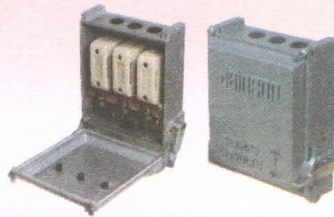

PRICE LIST

Effective from 1st September 2014

Jainson

IRON CLAD & SHEET METAL MAIN SWITCHES,
KIT KAT FUSE, CHANGE OVER SWITCHES
& BUS BAR CHAMBER

Jainson IRON CLAD MAIN SWITCHES

AMPS	TYPE	UNITE PRICE Rs.	UNITE CASE
16 Amp x 240 V.	I.C.D.P.	570.00	15
32 Amp x 240 V.	I.C.D.P.	910.00	12
16 Amp x 415 V.	I.C.T.P.	1150.00	18
32 Amp x 415 V.	I.C.T.P.	1480.00	12
63 Amp x 415 V.	I.C.T.P.	3330.00	6

Jainson SHEET METAL MAIN SWITCHES

AMPS	TYPE	UNITE PRICE Rs.	UNITE CASE
16 Amp x 240 V.	S.M.D.P.	480.00	15
32 Amp x 240 V.	S.M.D.P.	810.00	12
63 Amp x 240 V.	S.M.D.P.	2290.00	6
16 Amp x 415 V.	S.M.T.P.	980.00	16
32 Amp x 415 V.	S.M.T.P.	1350.00	16
63 Amp x 415 V.	S.M.T.P.	3150.00	8
100 Amp x 415 V.	S.M.T.P.	7630.00	2
200 Amp x 415 V.	S.M.T.P.	11050.00	1

Jainson (BUS BAR CHAMBER) WITH COPPER STRIPS

SIZE	9x10x3	15X12X4	24X13X6	UNITE CASE
32 AMP	1600.00			6
63 AMP		2580.00		6
100 AMP		2780.00		6
200 AMP			5550.00	2
300 AMP			7800.00	2

Jainson KIT-KAT FUSES