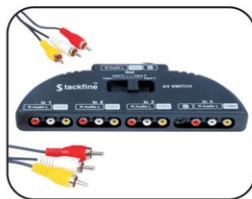

GI-180 VGA Cable Male x Male H/Duty 10m

GI-188 4 Way Audio Video Selector with Cable