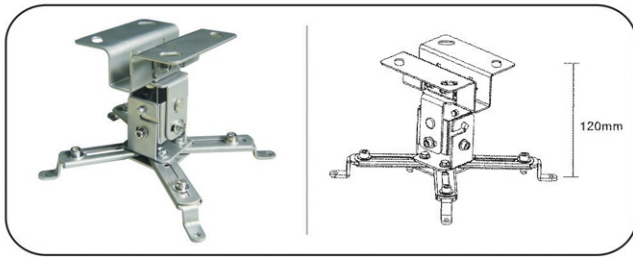

32"-63" 75kgs

**GI-310** Tilting & Swivel Wall Bracket Include VESA Adaptors Tilt: -15° ~ +15°, Swivel: 180°  
 VESA: 75 x 75 / 100 x 100 / 200 x 100 / 200 x 200mm  
 TV to Wall: 97~417mm Cable Management Fast, Simple Wall Mounting Lock System on option LCD - 141A

**GI-314** Easy Mounting design  
 Universal Mounting pattern  
 Max. VESA: 800 x 800  
 TV to wall 14.5mm  
 LED - 028

**GI-315** Ceiling Projector Bracket Tilt: -15°~ +15°, Swivel : 360° Universal Mounting pattern  
 Ceiling to Projector: 80mm or 170mm  
 With cable Management PRB - 1

◀ **GI-316**

Ceiling Projector Bracket Tilt:  $-15^{\circ} \sim +15^{\circ}$ ,  
 Universal Mounting pattern  
 Ceiling to Projector: 430mm ~ 650mm  
 With cable Management  
 PRB - 2

**GI-317**

Ceiling Projector Bracket  
 Tilt:  $-15^{\circ} \sim +15^{\circ}$ ,  
 Universal mounting pattern  
 Ceiling to Projector: 120mm  
 PRB - 2S