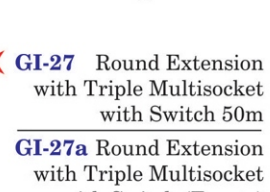

GI-21bbb 15V 2Amp.
SMPS Adaptor IC Single
DC Plug (Premium)

GI-27 Round Extension
with Triple Multisocket
with Switch 50m

GI-27a Round Extension
with Triple Multisocket
with Switch (Empty)
W/Out Cable