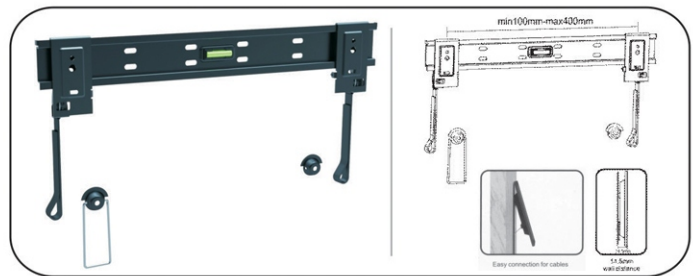

37"-63" 60kgs

**GI-302** Tilting & Swivel Wall Bracket Tilt:  $-15^{\circ} \sim +15^{\circ}$ , Swivel:  $45^{\circ}$   
 Extension from 120mm to 615mm  
 Universal mounting pattern  
 Max. hole pattern 465mm wide and 330mm high  
 Max. VESA: 400 x 200  
 TV to Wall: 135-630mm  
 PLB - WA3DS

23"-37" 75kgs

**GI-303** Tilting & Swivel Wall Bracket Tilt:  $-15^{\circ} \sim +15^{\circ}$ , Swivel:  $45^{\circ}$   
 Extension from 120mm to 615mm  
 Universal mounting pattern  
 Max. hole pattern 765mm wide and 480mm high  
 Max. VESA: 600 x 400  
 TV to Wall: 135-630mm  
 PLB - WA3D

32"-63" 75kgs

**GI-310** Tilting & Swivel Wall Bracket Include VESA Adaptors Tilt: -15° ~ +15°, Swivel: 180°  
 VESA: 75 x 75 / 100 x 100 / 200 x 100 / 200 x 200mm  
 TV to Wall: 97~417mm Cable Management Fast, Simple Wall Mounting Lock System on option LCD - 141A

**Dual Arm CRT TV Wall Bracket**  
 Tilt: - 10°~ +10°, Swivel: 90°  
 TV Plate Dimension:  
 380(L) x 300(W)mm  
 TVB - 102

**GI-311**

**GI-311a** Easy Mounting design  
 Universal Mounting pattern  
 Max. VESA: 200 x 200  
 TV to wall 14.5mm  
 LED - 022