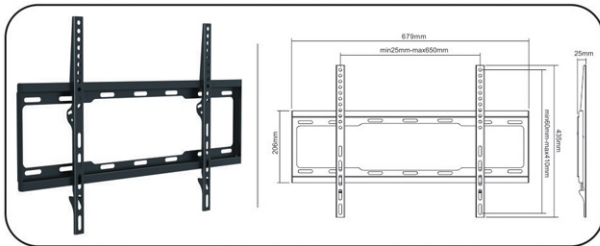

GI-717 Fixed Universal Wall Bracket for most 37"-70" LED, LCD flat panel TV's.
Fit mounting patterns up to 650x410mm
Vesa compliant: 300x300, 400x200, 400x400, 600x400
Low Profile: 25mm
Support flat panel TV's upto 40kgs/88lbs LP34G - 46F