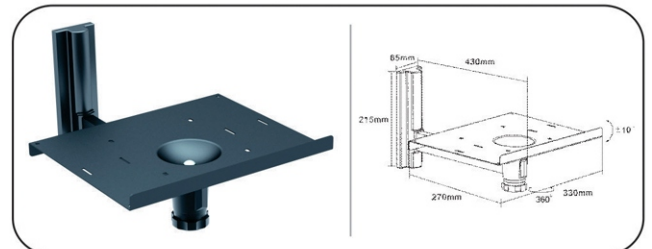

GI-406 CRT TV Wall Bracket, Tilt: $-10^{\circ} \sim +10^{\circ}$,
Swivel: 360° ,
TV Plate Dimension: 330(L) x 270(W)mm
TVB - 401A