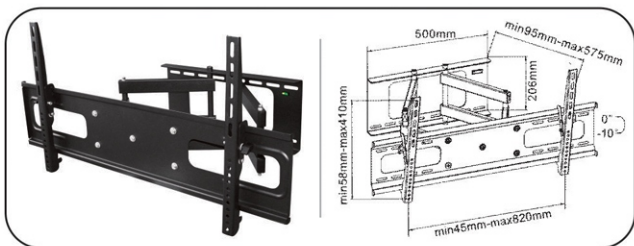

GI-301 Universal mounting pattern Tilt: -10° down Swivel: 180° Profile: 95 ~ 575mm
Max. hole pattern 820mm wide and 410mm high
Bubble level integrated
PA - 948

37"-63" 60kgs