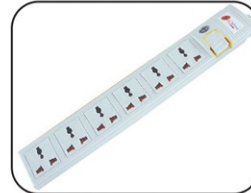

GI-9a 6 Way Extension
Socket W/Single
Switch 1.5m