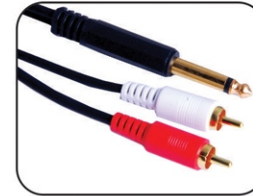

GI-140 6.3mm Mono x
2RCA Plug Cable 1.5m
Golden (RAJ)