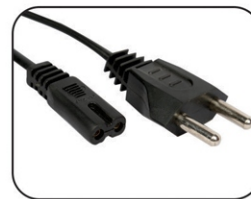

**GI-174a** Computer Power Cable H/Duty 3m

**GI-174b** Computer Power Cable H/Duty 5m

**GI-174c** Computer Power Cable H/Duty 10m

**GI-174d** Computer Power Cable H/Duty 15m

**GI-175** AC Cord D/cut 1.5m (Philips Type)