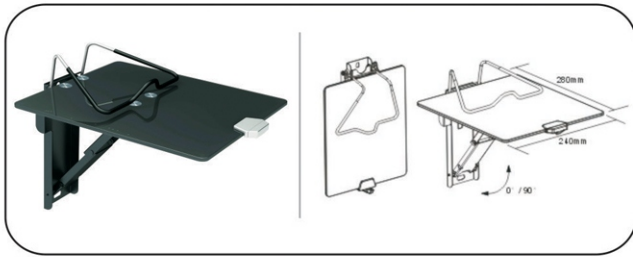

GI-509 * Set Top Box Bracket, Ideal for Placement of Set-top Box or Small AV components under Wall-Mounted TV's
* Folding Structure to save space
* Fast and Easy Installation
Max: 8Kgs. DVD-16
Glass Size: 240 x 280mm