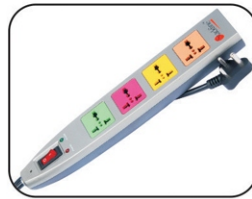

**GI-220c** HDMI Splitter 1 Input x 16 Outputs

**GI-221a** Fixed LCD/LED TV Bracket Wall Mounting 14" to 25"

**GI-222a** Moving LCD/LED TV Bracket Wall Mounting 14" to 25"

**GI-223** 4 Way Extension Socket W/Single Switch W/Lightning Protection 1.5m