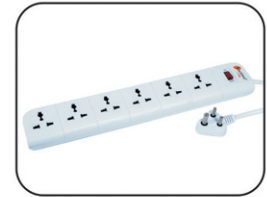

**GI-473** 6 Way Extension Socket W/Single Switch 1.5m

**GI-474** 5Amp. 3 Pin Muti Adaptor with Switch

**GI-474a** 5Amp. 3 Pin Muti Adaptor with Switch (Mini)

**GI-475** 5Amp. 3 Pin Muti Adaptor with Neon