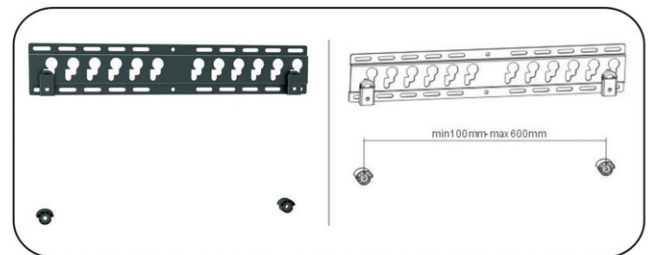

**GI-503** Cable Tracker

**GI-504** DVD Stand

**GI-505** Easy Mounting design  
Universal Mounting pattern  
VESA: 200 x 200 TV to wall 24.5mm  
LED - 042

**GI-506** Easy Mounting design  
Universal Mounting pattern  
VESA: 400 x 400 TV to wall 24.5mm  
LED - 044