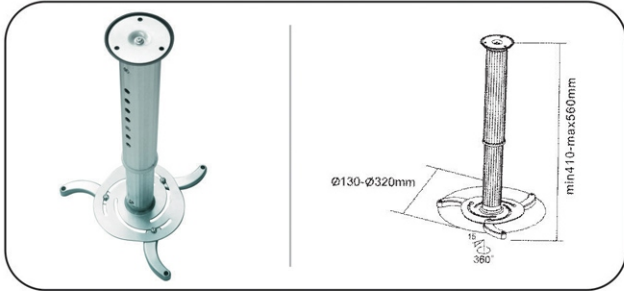

**GI-320**

Ceiling Projector Bracket  
 Tilt:  $-30^{\circ} \sim +30^{\circ}$ , Swivel:  $360^{\circ}$   
 Universal Mounting Pattern  
 Ceiling to Projector: 400mm,  
 With cable management  
 PRB - 4

**GI-321**

Ceiling Projector Bracket  
 Tilt:  $-30^{\circ} \sim +30^{\circ}$ , Swivel:  $360^{\circ}$   
 Universal Mounting Pattern  
 Ceiling to Projector: 150mm,  
 PRB - 4S

◀ **GI-322**

Wall Projector Bracket  
 Tilt:  $-15^{\circ} \sim +15^{\circ}$ , Swivel:  $360^{\circ}$   
 Universal Mounting Pattern  
 Wall to Projector: 480mm-660mm  
 PRB - 5

◀ **GI-323** Ceiling Projector Bracket  
Tilt: -15° ~ +15°, Swivel: 360°  
Universal Mounting Pattern  
Ceiling to Projector: 410mm-560mm,  
With cable management  
PRB - 6

10kgs

**GI-323a** Projector Bracket Ceiling Mounting 2Ft Aluminium