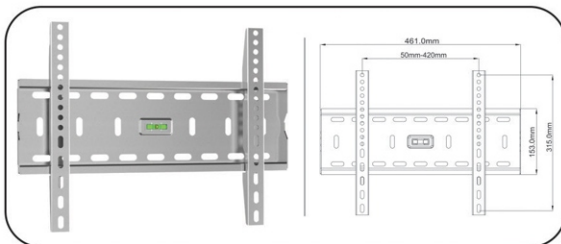

GI-722 Fixed Universal Wall Bracket for most 20"-42" LED, 3D LED, LCD TV's.
Max Vesa: 400x300mm Distance to wall: 40mm
Support flat panel TV's upto 75kgs/165lbs