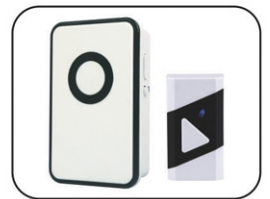

GI-801 Wireless Digital Door Bell 38 Music S/Remote AC