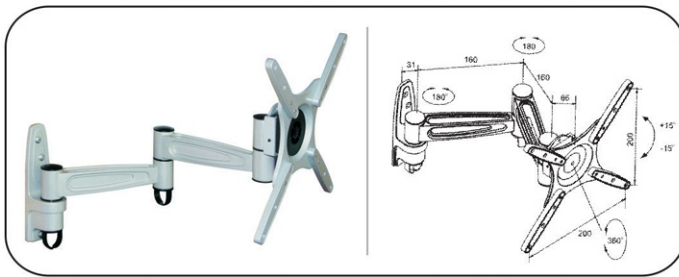

37"-63" 60kgs

**GI-302** Tilting & Swivel Wall Bracket Tilt:  $-15^{\circ} \sim +15^{\circ}$ , Swivel:  $45^{\circ}$   
 Extension from 120mm to 615mm  
 Universal mounting pattern  
 Max. hole pattern 465mm wide and 330mm high  
 Max. VESA: 400 x 200  
 TV to Wall: 135-630mm  
 PLB - WA3DS

23"-37" 75kgs

**GI-303** Tilting & Swivel Wall Bracket Tilt:  $-15^{\circ} \sim +15^{\circ}$ , Swivel:  $45^{\circ}$   
 Extension from 120mm to 615mm  
 Universal mounting pattern  
 Max. hole pattern 765mm wide and 480mm high  
 Max. VESA: 600 x 400  
 TV to Wall: 135-630mm  
 PLB - WA3D

32"-63" 75kgs

**GI-310** Tilting & Swivel Wall Bracket Include VESA Adaptors Tilt: -15° ~ +15°, Swivel: 180°  
 VESA: 75 x 75 / 100 x 100 / 200 x 100 / 200 x 200mm  
 TV to Wall: 97~417mm Cable Management Fast, Simple Wall Mounting Lock System on option LCD - 141A