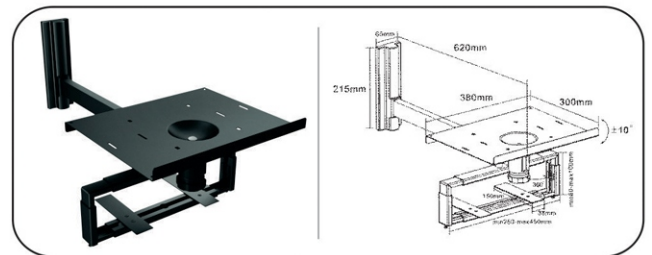

**GI-404** Dual Ceiling Bracket Tilt:  $-15^{\circ} \sim +15^{\circ}$ , Swivel:  $360^{\circ}$   
 VESA: 50 x 50 / 75 x 75 / 100 x 100 /  
 200 x 100 / 200 x 200mm  
 TV to Ceiling: 1050~1620mm  
 LCD - CE6D

**GI-405** CRT TV Wall Bracket, Tilt:  $-7^{\circ} \sim +7^{\circ}$ ,  
 TV Plate Dimension: 420(L) x 294(W)mm  
 TVB - 304

**GI-406** CRT TV Wall Bracket, Tilt:  $-10^{\circ} \sim +10^{\circ}$ ,  
 Swivel:  $360^{\circ}$ ,  
 TV Plate Dimension: 330(L) x 270(W)mm  
 TVB - 401A

**GI-407** CRT TV Wall Bracket, Tilt:  $-10^{\circ} \sim +10^{\circ}$ ,  
 Swivel:  $360^{\circ}$ ,  
 TV Plate Dimension: 380(L) x 300(W)mm  
 TVB - 402A

**GI-409a**  
 Moving LCD/LED TV  
 Bracket Wall Mounting  
 12" to 27" Single Arm