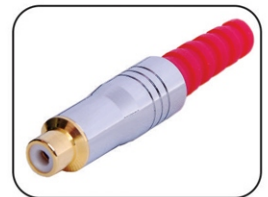

GI-153 RCA Socket
F/Metal Golden H/Duty
(Red/Green/Blue/White/Yellow)