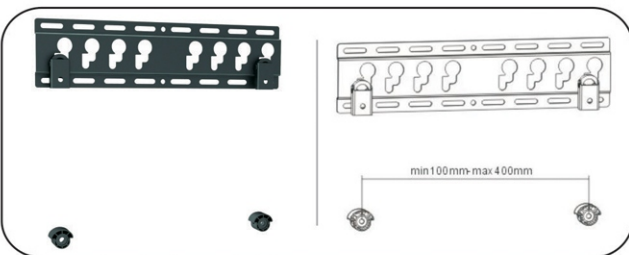

**GI-503** Cable Tracker

**GI-504** DVD Stand

**GI-505** Easy Mounting design  
Universal Mounting pattern  
VESA: 200 x 200 TV to wall 24.5mm  
LED - 042

**GI-506** Easy Mounting design  
Universal Mounting pattern  
VESA: 400 x 400 TV to wall 24.5mm  
LED - 044