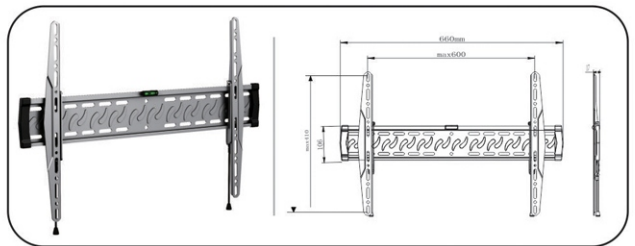

GI-758 Fixed Universal Wall Bracket for most
32" to 60" LED, LCD, 3D LED TV's
Tilt : 0° Portable Bubble Level
Max Loading Weight : 50kgs/110lbs
Distance to Wall : 17mm Vesa : 600 x 400