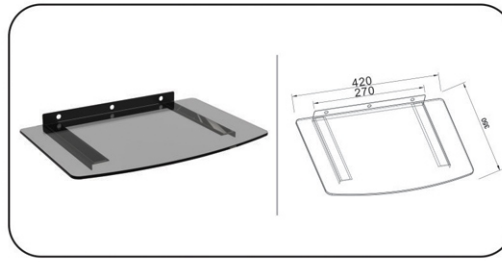

GI-725 DVD Wall Bracket
Load Capacity: 10kgs/22lbs
Tempered Glass: 420x350x5mm