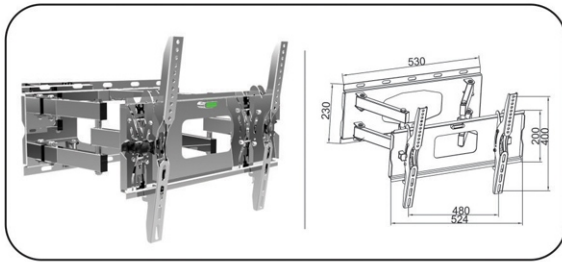

GI-724 Tilting & Swivel Wall Bracket for most 26"-47" LED, 3D LED, LCD Tv's.
Distance to wall: 130 to 450mm
Max Vesa: 480x400mm Tilt Angle: +/-15°
Support flat panel TV's upto 80kgs/176lbs