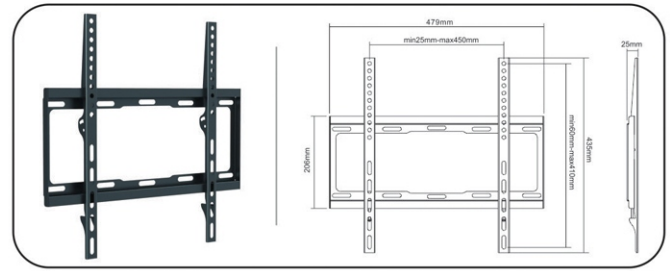

GI-716 Fixed Universal Wall Bracket for most 32"-55" LED, LCD flat panel TV's.
Fit mounting patterns up to 450x410mm
Vesa compliant: 200x200, 300x300, 400x200, 400x400
Low Profile: 25mm
Support flat panel TV's upto 40kgs/88lbs LP34G - 44F