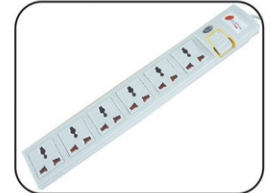

GI-10a 6 Way Extension
Socket W/Single
Switch 3m