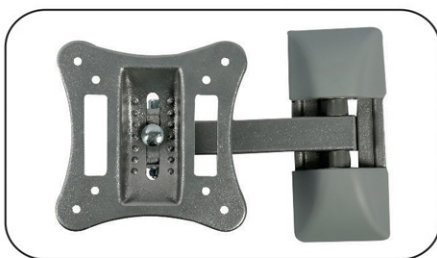

GI-409a
Moving LCD/LED TV
Bracket Wall Mounting
12" to 27" Single Arm