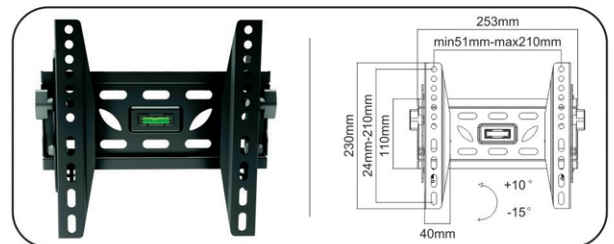

GI-576 Tilting Wall Mount
Fits most 17" - 37" Flat Panels
Max. VESA: 200 x 200 Compliant
Fits mounting patterns upto 210 x 210mm (W x H)
-15°~ +10° continuous adjustable tilt
TV to Wall: 60mm
Max load capacity: 110 lbs LP09 - 22T