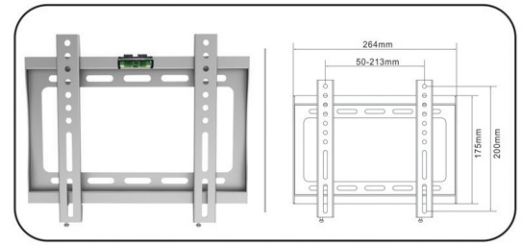

GI-719 Fixed Universal Wall Bracket for most 15"-32" LED, 3D LED, LCD TV's.
Max Vesa: 200x200mm Distance to wall: 24mm
Support flat panel TV's upto 30kgs/66lbs