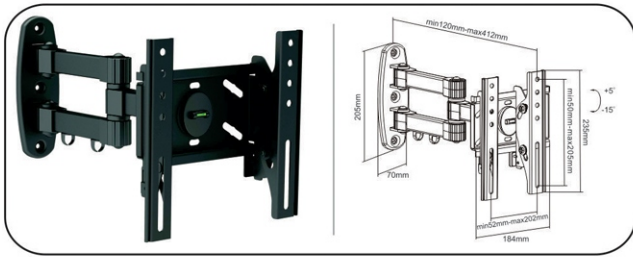

**GI-514** Soldering Iron  
 40 Watts

**GI-515** Soldering Iron  
 60 Watts

**GI-519** \* Fixed Universal Wall Brackets for most 17" - 37" LED, 3D LED, LCD TV's.  
 \* Tilt: -15°-+5°, \* Swivel: 180°  
 \* Max Hole Pattern: 202mm Wide and 205mm High.  
 \* Max Vesa: 200 x 200.  
 \* Profile: 120 - 250mm.  
 \* Support Flat Panel TV upto 30 Kgs.  
 ETA122 - 01