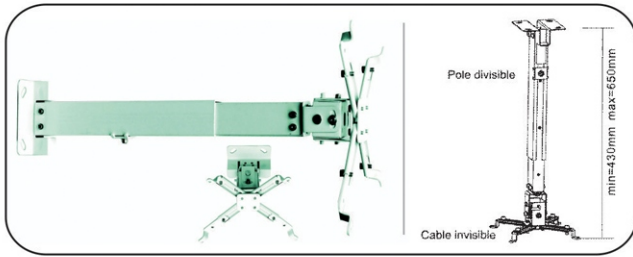

32"-63" 75kgs

**GI-310** Tilting & Swivel Wall Bracket Include VESA Adaptors Tilt: -15° ~ +15°, Swivel: 180°  
 VESA: 75 x 75 / 100 x 100 / 200 x 100 / 200 x 200mm  
 TV to Wall: 97~417mm Cable Management Fast, Simple Wall Mounting Lock System on option LCD - 141A

**Dual Arm CRT TV Wall Bracket**  
 Tilt: - 10°~ +10°, Swivel: 90°  
 TV Plate Dimension:  
 380(L) x 300(W)mm  
 TVB - 102

**GI-311**

**GI-311a** Easy Mounting design  
 Universal Mounting pattern  
 Max. VESA: 200 x 200  
 TV to wall 14.5mm  
 LED - 022

**GI-314** Easy Mounting design  
 Universal Mounting pattern  
 Max. VESA: 800 x 800  
 TV to wall 14.5mm  
 LED - 028

**GI-315** Ceiling Projector Bracket Tilt: -15°~ +15°, Swivel : 360° Universal Mounting pattern  
 Ceiling to Projector: 80mm or 170mm  
 With cable Management PRB - 1