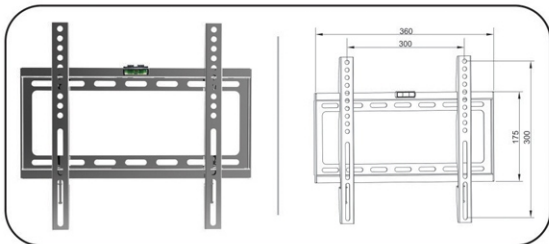

GI-720 Fixed Universal Wall Bracket for most 21"-37" LED, 3D LED, LCD TV's.
Max Vesa: 300x300mm Distance to wall: 24mm
Support flat panel TV's upto 35kgs/77lbs