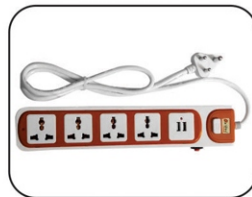

**GI-850** 4 Way Extension Socket with Single Switch + 2 USB Socket 5V 2.1A 1.5m Cable

**GI-851** 5 Way Extension Socket with Single Switch + 2 USB Socket 5V 2.1A 1.5m Cable

**GI-852** Phone Charger with Dual USB Socket 5V 3.1A