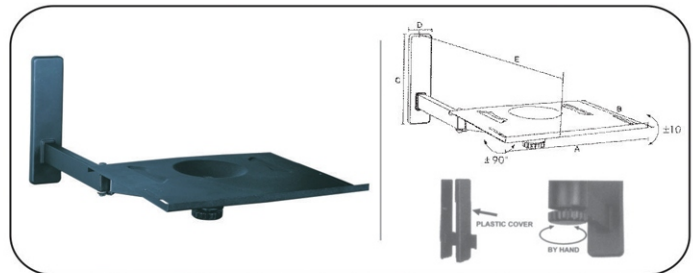

37"-63" 60kgs

**GI-302** Tilting & Swivel Wall Bracket Tilt:  $-15^{\circ} \sim +15^{\circ}$ , Swivel:  $45^{\circ}$   
 Extension from 120mm to 615mm  
 Universal mounting pattern  
 Max. hole pattern 465mm wide and 330mm high  
 Max. VESA: 400 x 200  
 TV to Wall: 135-630mm  
 PLB - WA3DS

23"-37" 75kgs

**GI-303** Tilting & Swivel Wall Bracket Tilt:  $-15^{\circ} \sim +15^{\circ}$ , Swivel:  $45^{\circ}$   
 Extension from 120mm to 615mm  
 Universal mounting pattern  
 Max. hole pattern 765mm wide and 480mm high  
 Max. VESA: 600 x 400  
 TV to Wall: 135-630mm  
 PLB - WA3D

32"-63" 75kgs

**GI-310** Tilting & Swivel Wall Bracket Include VESA Adaptors Tilt: -15° ~ +15°, Swivel: 180°  
 VESA: 75 x 75 / 100 x 100 / 200 x 100 / 200 x 200mm  
 TV to Wall: 97~417mm Cable Management Fast, Simple Wall Mounting Lock System on option LCD - 141A

**Dual Arm CRT TV Wall Bracket**  
 Tilt: - 10°~ +10°, Swivel: 90°  
 TV Plate Dimension:  
 380(L) x 300(W)mm  
 TVB - 102

**GI-311**

**GI-311a** Easy Mounting design  
 Universal Mounting pattern  
 Max. VESA: 200 x 200  
 TV to wall 14.5mm  
 LED - 022