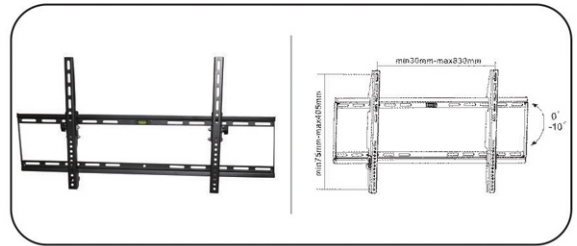

**GI-294a** Metal Phone & Tablet Holder

**GI-295a** Laptop Holder

**GI-296** Tilting Wall Bracket  
Tilt: -10° ~ +0° Universal mounting pattern  
Max. hole pattern 405mm wide and 237mm high Max. VESA: 400 x 200  
TV to Wall: 45mm  
PT - 124

23"-37" 75kgs

**GI-297** Tilting Wall Bracket Tilt:  $-10^{\circ} \sim +0$   
 Universal mounting pattern  
 Max. hole pattern 430mm wide and 405mm high  
 Max. VESA: 400 x 400  
 TV to Wall: 45mm  
 PT - 144

32"-42" 75kgs

**GI-298** Tilting Wall Bracket Tilt:  $-10^{\circ} \sim +0$   
 Universal mounting pattern  
 Max. hole pattern 830mm wide and 405mm high  
 Max. VESA: 800 x 400  
 TV to Wall: 45mm  
 PT - 148