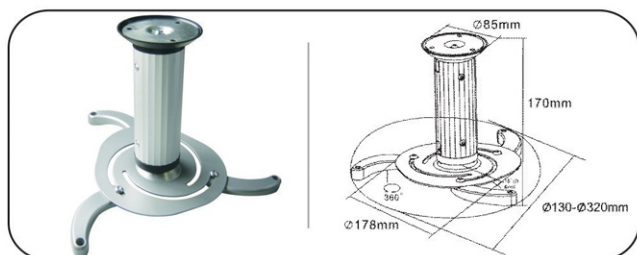

32"-63" 75kgs

**GI-310** Tilting & Swivel Wall Bracket Include VESA Adaptors Tilt: -15° ~ +15°, Swivel: 180°  
 VESA: 75 x 75 / 100 x 100 / 200 x 100 / 200 x 200mm  
 TV to Wall: 97~417mm Cable Management Fast, Simple Wall Mounting Lock System on option LCD - 141A

**Dual Arm CRT TV Wall Bracket**  
 Tilt: - 10°~ +10°, Swivel: 90°  
 TV Plate Dimension:  
 380(L) x 300(W)mm  
 TVB - 102

**GI-311**

**GI-311a** Easy Mounting design  
 Universal Mounting pattern  
 Max. VESA: 200 x 200  
 TV to wall 14.5mm  
 LED - 022

**GI-314** Easy Mounting design  
 Universal Mounting pattern  
 Max. VESA: 800 x 800  
 TV to wall 14.5mm  
 LED - 028

**GI-315** Ceiling Projector Bracket Tilt: -15°~ +15°, Swivel : 360° Universal Mounting pattern  
 Ceiling to Projector: 80mm or 170mm  
 With cable Management PRB - 1