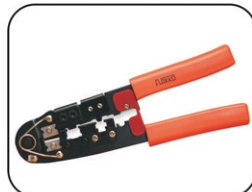

GI-3 Crimping Tool
6P/8P (RJ45)