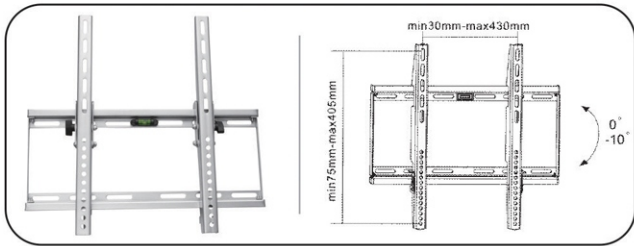

**GI-294a** Metal Phone & Tablet Holder

**GI-295a** Laptop Holder

**GI-296** Tilting Wall Bracket  
Tilt: -10° ~ +0° Universal mounting pattern  
Max. hole pattern 405mm wide and 237mm high Max. VESA: 400 x 200  
TV to Wall: 45mm  
PT - 124

23"-37" 75kgs

**GI-297** Tilting Wall Bracket Tilt:  $-10^{\circ} \sim +0$   
 Universal mounting pattern  
 Max. hole pattern 430mm wide and 405mm high  
 Max. VESA: 400 x 400  
 TV to Wall: 45mm  
 PT - 144

32"-42" 75kgs

**GI-298** Tilting Wall Bracket Tilt:  $-10^{\circ} \sim +0$   
 Universal mounting pattern  
 Max. hole pattern 830mm wide and 405mm high  
 Max. VESA: 800 x 400  
 TV to Wall: 45mm  
 PT - 148