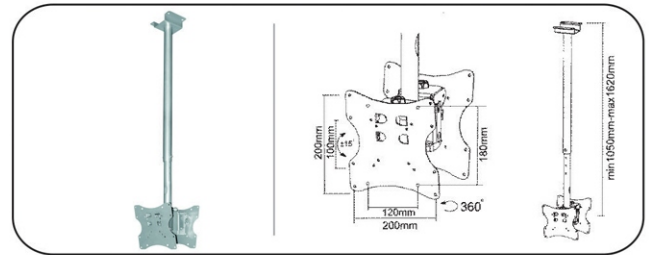

**GI-400** "DJ" Headphone with Microphone

**GI-401** Ultra-Slim Wall Mount VESA: 50 x 50 / 75 x 75 / 100 x 100mm TV to Wall: 15mm LCD - 201

10"-23" max 30kgs

**GI-402a** Full Motion ceiling brackets for 17"-37" LED, LCD tvs and Screens, Tilt: -20° ~ +20° up and down, Swivel: 180°. VESA: 50 x 50 / 75 x 75 / 100 x 100 / 200x100 / 200 x 200mm TV to Ceiling: 500~850mm, Support flat panel tv up to 30Kgs. LCD - 504A

17"-37" max 30kgs

**GI-403** Ceiling Bracket, Tilt:  $-15^{\circ} \sim +15^{\circ}$ , Swivel:  $360^{\circ}$ ,  
 VESA: 50 x 50 / 75 x 75 / 100 x 100 /  
 200 x 100 / 200 x 200mm  
 TV to Ceiling: 1050~1620mm  
 LCD - CE6