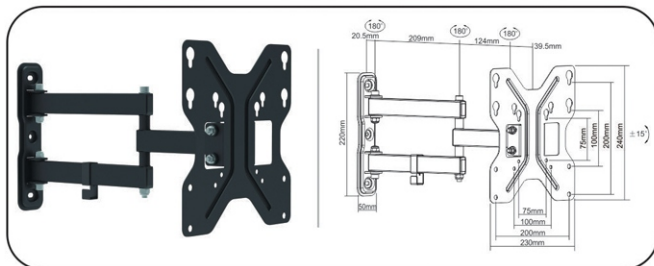

GI-711 Tilting & Swivel Wall Bracket for most 23"-42" LED, 3D LED, LCD Tv's. Tilt: -15° ~ +15° Swivel: 180° Vesa compliant: 75x75, 100x100, 200x100, 200x200 Mounting Profile: 49-393mm Support flat panel Tv's upto 30kgs/66lbs LDA11 - 223