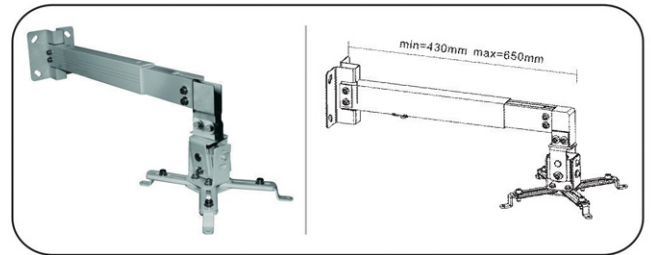

32"-63" 75kgs

**GI-310** Tilting & Swivel Wall Bracket Include VESA Adaptors Tilt: -15° ~ +15°, Swivel: 180°  
 VESA: 75 x 75 / 100 x 100 / 200 x 100 / 200 x 200mm  
 TV to Wall: 97~417mm Cable Management Fast, Simple Wall Mounting Lock System on option LCD - 141A

**Dual Arm CRT TV Wall Bracket**  
 Tilt: - 10°~ +10°, Swivel: 90°  
 TV Plate Dimension:  
 380(L) x 300(W)mm  
 TVB - 102

**GI-311**

**GI-311a** Easy Mounting design  
 Universal Mounting pattern  
 Max. VESA: 200 x 200  
 TV to wall 14.5mm  
 LED - 022

**GI-314** Easy Mounting design  
 Universal Mounting pattern  
 Max. VESA: 800 x 800  
 TV to wall 14.5mm  
 LED - 028

**GI-315** Ceiling Projector Bracket Tilt: -15°~ +15°, Swivel : 360° Universal Mounting pattern  
 Ceiling to Projector: 80mm or 170mm  
 With cable Management PRB - 1

◀ **GI-316**

Ceiling Projector Bracket Tilt:  $-15^{\circ} \sim +15^{\circ}$ ,  
 Universal Mounting pattern  
 Ceiling to Projector: 430mm ~ 650mm  
 With cable Management  
 PRB - 2

**GI-317**

Ceiling Projector Bracket  
 Tilt:  $-15^{\circ} \sim +15^{\circ}$ ,  
 Universal mounting pattern  
 Ceiling to Projector: 120mm  
 PRB - 2S