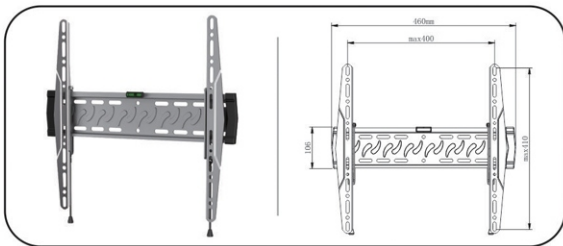

GI-757 Fixed Universal Wall Bracket for most
23" to 47" LED, LCD, 3D LED TV's
Tilt : 0° Portable Bubble Level
Max Loading Weight : 50kgs/110lbs
Distance to Wall : 17mm Vesa : 400 x 400