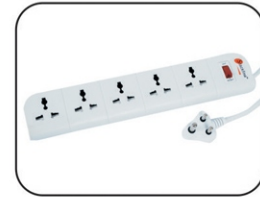

GI-453 HDMI 19 Pin
Plug x HDMI 19 Pin Plug
Cable H/D 10m 1.4 Version

GI-472 5 Way Extension Socket W/Single Switch 1.5m