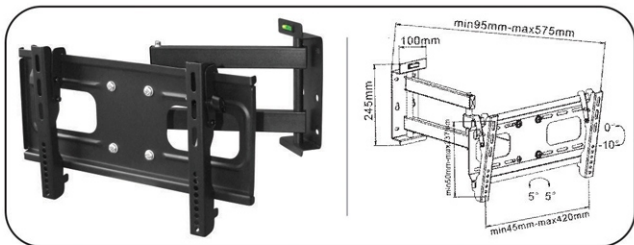

GI-299 Universal mounting pattern Tilt: 10° down
Swivel: 180° Profile: 95 ~ 575mm
Max. hole pattern 420mm wide and 237mm high
Bubble level integrated
PA - 924

23"-37" 40kgs