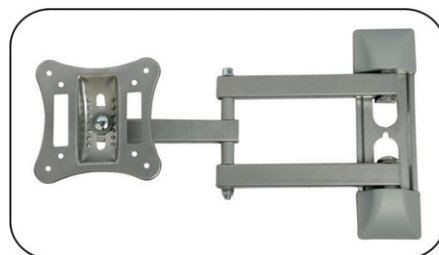

**GI-405** CRT TV Wall Bracket, Tilt:  $-7^{\circ} \sim +7^{\circ}$ ,  
 TV Plate Dimension: 420(L) x 294(W)mm  
 TVB - 304

**GI-406** CRT TV Wall Bracket, Tilt:  $-10^{\circ} \sim +10^{\circ}$ ,  
 Swivel:  $360^{\circ}$ ,  
 TV Plate Dimension: 330(L) x 270(W)mm  
 TVB - 401A

**GI-407** CRT TV Wall Bracket, Tilt:  $-10^{\circ} \sim +10^{\circ}$ ,  
 Swivel:  $360^{\circ}$ ,  
 TV Plate Dimension: 380(L) x 300(W)mm  
 TVB - 402A

**GI-409a**  
 Moving LCD/LED TV  
 Bracket Wall Mounting  
 12" to 27" Single Arm

**GI-408** CRT TV Wall Bracket with DVD Bracket  
 Tilt:  $-10^{\circ} \sim +10^{\circ}$ , Swivel:  $360^{\circ}$ ,  
 TV Plate Dimension: 380(L) x 300(W)mm  
 TVB - 402AV

**GI-410** CCTV Camera Bracket  
 Tilt:  $-90^{\circ} \sim 0^{\circ}$ , Swivel:  $360^{\circ}$ ,  
 CB - 2