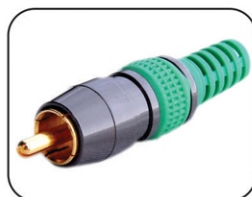

GI-156 RCA Plug Nickel
Plated Golden H/Duty
(Red/Green/Blue/White/Yellow)