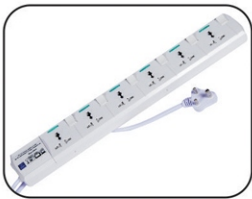

GI-228 6 Way Extension Socket W/Individual Switch 1.5m