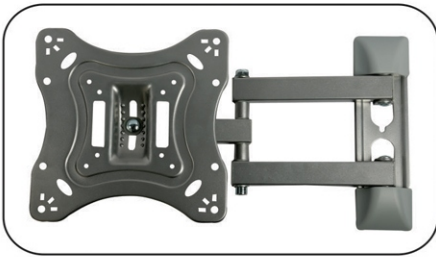

**GI-407** CRT TV Wall Bracket, Tilt:  $-10^{\circ} \sim +10^{\circ}$ ,  
 Swivel:  $360^{\circ}$ ,  
 TV Plate Dimension: 380(L) x 300(W)mm  
 TVB - 402A

**GI-409a**  
 Moving LCD/LED TV  
 Bracket Wall Mounting  
 12" to 27" Single Arm

**GI-408** CRT TV Wall Bracket with DVD Bracket  
 Tilt:  $-10^{\circ} \sim +10^{\circ}$ , Swivel:  $360^{\circ}$ ,  
 TV Plate Dimension: 380(L) x 300(W)mm  
 TVB - 402AV

**GI-410** CCTV Camera Bracket  
 Tilt:  $-90^{\circ} \sim 0^{\circ}$ , Swivel:  $360^{\circ}$ ,  
 CB - 2

**GI-410a** Moving LCD/LED TV  
 Bracket Wall Mounting  
 12" to 27" Double Arm

**GI-411a** Moving LCD/LED TV  
 Bracket Wall Mounting  
 23" to 42" Single Arm

**GI-412a** Moving LCD/LED TV Bracket Wall Mounting 23" to 42" Double Arm