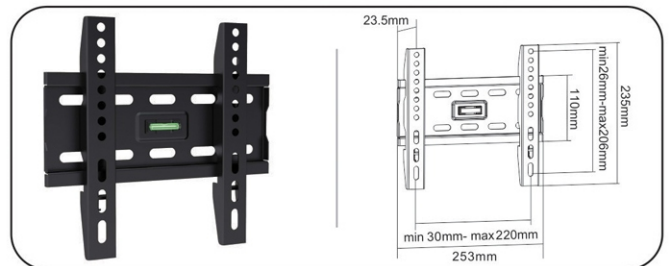

GI-712 Fixed Universal Wall Bracket for most 23"-42" LED, 3D LED, LCD Tv's. Fit mounting patterns up to 220x206mm Max Vesa: 200x200 Mounting Profile: 23.5mm Support flat panel Tv's upto 50kgs/110lbs KL16 - 22F