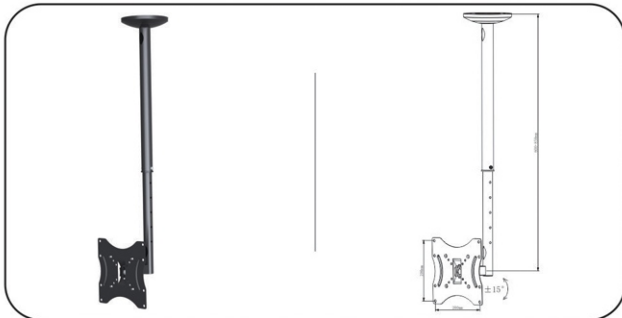

GI-765 Cat5E Patch Cord 10m

GI-766 Cat5E Patch Cord 15m

GI-767 Cat5E Patch Cord 20m

GI-768 Cat5E Patch Cord 25m

GI-769 Cat5E Patch Cord 30m

GI-779 HDMI 19 Pin Plug x HDMI 19 Pin Plug Cable H/Duty 3m (2.0V)

GI-785a 3Pin Mic Plug x 3Pin Mic Socket Cable 3m

GI-785b 3Pin Mic Plug x 3Pin Mic Socket Cable 5m

GI-786 Ceiling Bracket for most 17'' to 42'' LED, LCD, 3D LED TV's
Tilt : -15° + 15° Swivel : 360°
Max Vesa : 200x200mm
Distance from Wall:550-1000mm Max Capacity: 35Kgs/70LBS