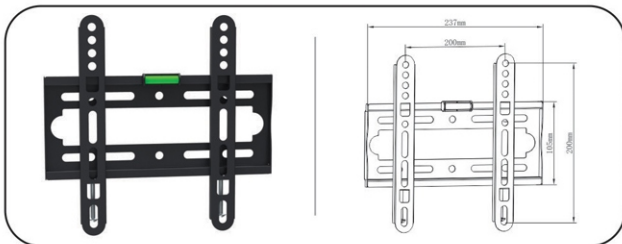

**GI-787** Tilting & Swivel Wall Bracket for most 17'' to 42'' LED, LCD, 3D LED TV's  
Tilt : -20° + 20° Swivel : 180°  
Vesa Compliant : 75x75, 100x100, 200x100, 200x200  
Mounting Profile: 60-310mm  
Support Flat Panel TV's upto 30Kgs/66LBS