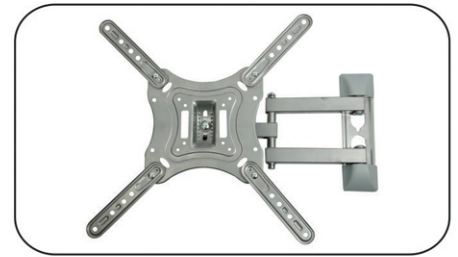

GI-413b Moving LCD/LED TV Bracket Wall Mounting 23" to 55" Double Arm