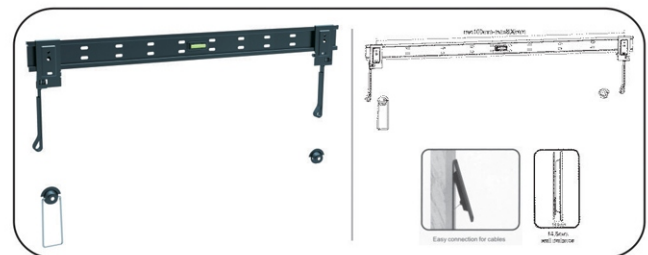

32"-63" 75kgs

**GI-310** Tilting & Swivel Wall Bracket Include VESA Adaptors Tilt: -15° ~ +15°, Swivel: 180°  
 VESA: 75 x 75 / 100 x 100 / 200 x 100 / 200 x 200mm  
 TV to Wall: 97~417mm Cable Management Fast, Simple Wall Mounting Lock System on option LCD - 141A

**Dual Arm CRT TV Wall Bracket**  
 Tilt: - 10°~ +10°, Swivel: 90°  
 TV Plate Dimension:  
 380(L) x 300(W)mm  
 TVB - 102

**GI-311**

**GI-311a** Easy Mounting design  
 Universal Mounting pattern  
 Max. VESA: 200 x 200  
 TV to wall 14.5mm  
 LED - 022

**GI-314** Easy Mounting design  
 Universal Mounting pattern  
 Max. VESA: 800 x 800  
 TV to wall 14.5mm  
 LED - 028

**GI-315** Ceiling Projector Bracket Tilt: -15°~ +15°, Swivel : 360° Universal Mounting pattern  
 Ceiling to Projector: 80mm or 170mm  
 With cable Management PRB - 1