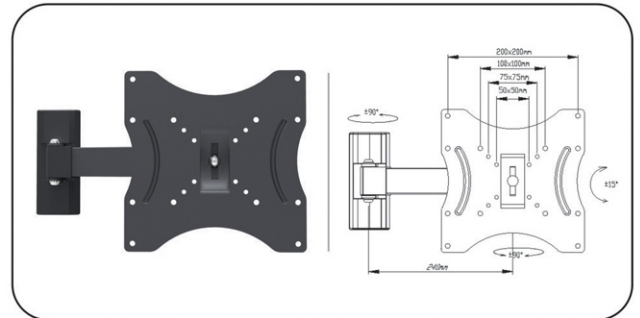

**GI-787** Tilting & Swivel Wall Bracket for most 17'' to 42'' LED, LCD, 3D LED TV's  
Tilt : -20° + 20° Swivel : 180°  
Vesa Compliant : 75x75, 100x100, 200x100, 200x200  
Mounting Profile: 60-310mm  
Support Flat Panel TV's upto 30Kgs/66LBS