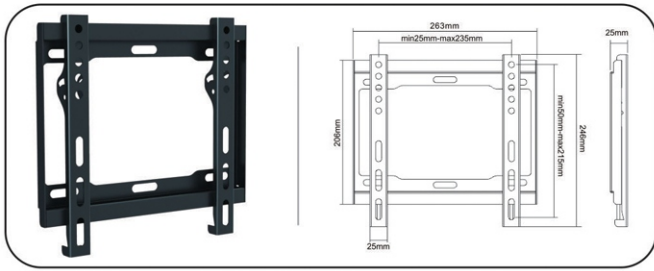

GI-715 Fixed Universal Wall Bracket for most 23"-42" LED, LCD flat panel TV's.
Fit mounting patterns up to 235x215mm
Vesa compliant: 100x100, 200x100, 200x200 Low Profile: 25mm
Support flat panel TV's upto 40kgs/88lbs LP34G - 22F