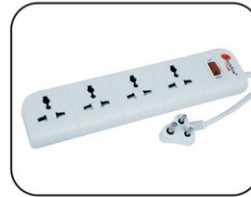

GI-471 4 Way Extension Socket W/Single Switch 1.5m