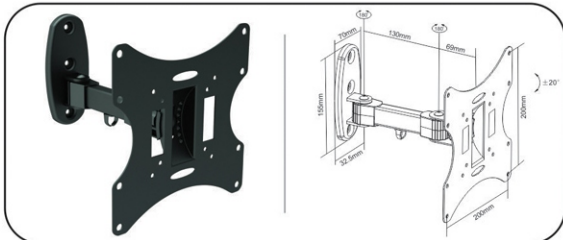

GI-759 Tilting & Swivel Wall Bracket for most
23" to 42" LED, LCD, 3D LED TV's
Tilt : -20° + 20° Swivel : 180°
Vesa Compliant : 75x75, 100x100, 200x100, 200x200
Mounting Profile : 100-230mm
Support Flat Panel TV's upto 30Kgs/66Lbs LDA01-221