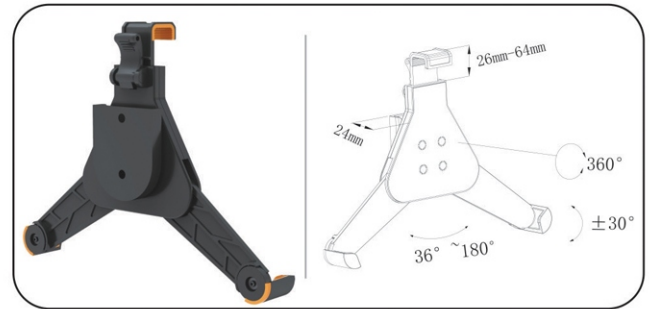

GI-608 I Pad Stand Wall Mounting PAD4 - 07