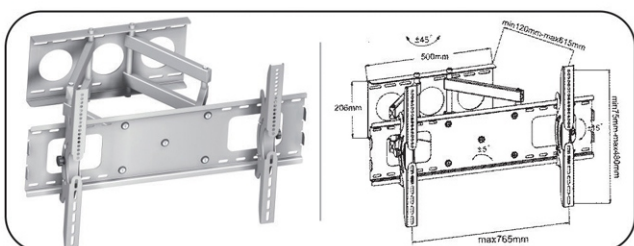

32"-47" 45kgs

**GI-301** Universal mounting pattern Tilt:  $-10^{\circ}$  down Swivel:  $180^{\circ}$  Profile: 95 ~ 575mm  
 Max. hole pattern 820mm wide and 410mm high  
 Bubble level integrated  
 PA - 948

37"-63" 60kgs

**GI-302** Tilting & Swivel Wall Bracket Tilt:  $-15^{\circ} \sim +15^{\circ}$ , Swivel:  $45^{\circ}$   
 Extension from 120mm to 615mm  
 Universal mounting pattern  
 Max. hole pattern 465mm wide and 330mm high  
 Max. VESA: 400 x 200  
 TV to Wall: 135-630mm  
 PLB - WA3DS

23"-37" 75kgs

**GI-303** Tilting & Swivel Wall Bracket Tilt:  $-15^{\circ} \sim +15^{\circ}$ , Swivel:  $45^{\circ}$   
 Extension from 120mm to 615mm  
 Universal mounting pattern  
 Max. hole pattern 765mm wide and 480mm high  
 Max. VESA: 600 x 400  
 TV to Wall: 135-630mm  
 PLB - WA3D

32"-63" 75kgs

**GI-310** Tilting & Swivel Wall Bracket Include VESA Adaptors Tilt: -15° ~ +15°, Swivel: 180°  
 VESA: 75 x 75 / 100 x 100 / 200 x 100 / 200 x 200mm  
 TV to Wall: 97~417mm Cable Management Fast, Simple Wall Mounting Lock System on option LCD - 141A