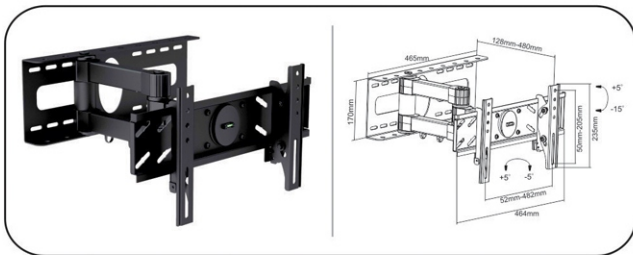

GI-521

* Fixed Universal Wall Brackets for most 23" - 42" LED, 3D LED, LCD TV's.
* Tilt: -15°-+5°, * Swivel: 180°
* Max Hole Pattern: 482mm Wide and 205mm High.
* Max Vesa: 400 x 200.
* Profile: 128 - 480mm.
* Support Flat Panel TV upto 45 Kgs.
ETA124 - 01