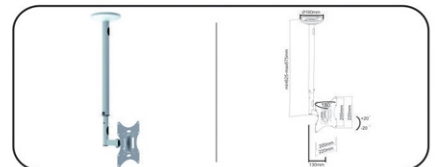

**GI-400** "DJ" Headphone with Microphone

**GI-401** Ultra-Slim Wall Mount VESA: 50 x 50 / 75 x 75 / 100 x 100mm TV to Wall: 15mm LCD - 201

10"-23" max 30kgs

**GI-402a** Full Motion ceiling brackets for 17"-37" LED, LCD tvs and Screens, Tilt: -20° ~ +20° up and down, Swivel: 180°. VESA: 50 x 50 / 75 x 75 / 100 x 100 / 200x100 / 200 x 200mm TV to Ceiling: 500~850mm, Support flat panel tv up to 30Kgs. LCD - 504A