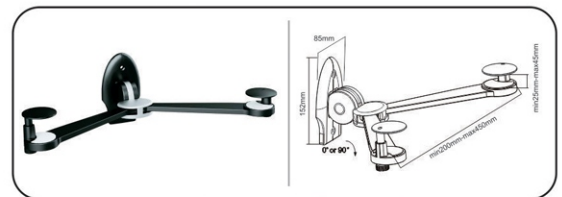

GI-518 *Folding and Universal DVD Bracket for Audio/Video component.
*Max. Width: 450mm.
* Support Audio/Video component upto 3Kgs.
DVD - 20

GI-514 Soldering Iron
40 Watts