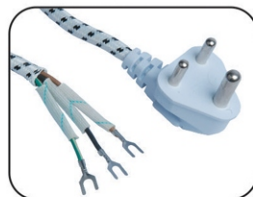

GI-352 Cat 6 Patch Cord 10m
GI-353 Cat 6 Patch Cord 15m
GI-354 Cat 6 Patch Cord 20m
GI-355 Cat 6 Patch Cord 25m
GI-356 Cat 6 Patch Cord 30m
GI-357 Cat 6 Patch Cord 40m
GI-358 Cat 6 Patch Cord 50m

GI-344 Iron Wire 2m

GI-345 Iron Wire 3m