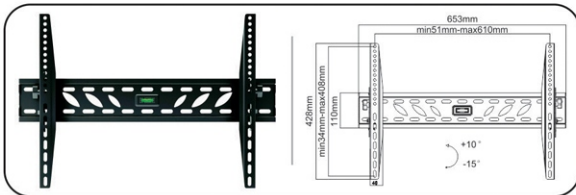

GI-578 Tilting Wall Mount
Fits most 32" - 60" Flat Panels
Max. VESA: 600 x 400 Compliant
Fits mounting patterns upto 610 x 408mm (W x H)
-15° ~ +10° continuous adjustable tilt
TV to Wall: 74mm
Max load capacity: 110 lbs
LP09 - 46T