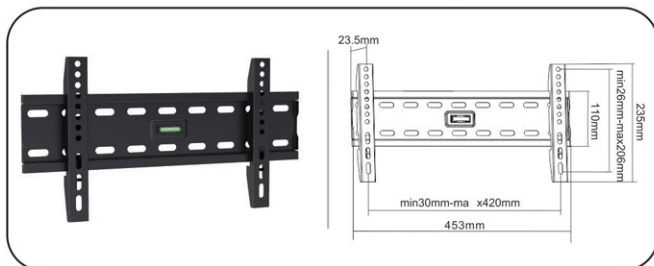

GI-713 Fixed Universal Wall Bracket for most 32"-55" LED, 3D LED, LCD Tv's. Fit mounting patterns up to 420x206mm Max Vesa: 400x200 Mounting Profile: 23.5mm Support flat panel Tv's upto 50kgs/110lbs KL16 - 42F