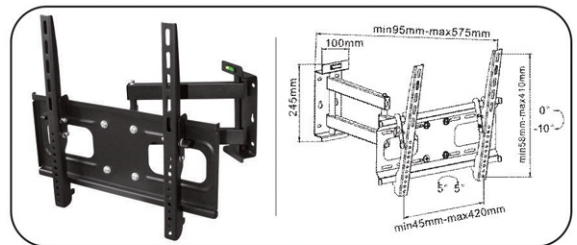

GI-300 Universal mounting pattern Tilt: -10° down Swivel: 180° Profile: 95 ~ 575mm
Max. hole pattern 420mm wide and 410mm high
Bubble level integrated
PA - 944

32"-47" 45kgs