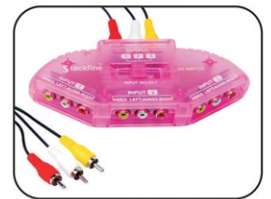

GI-184 VGA Cable Male x Male H/Duty 30m

GI-185 VGA Cable Male x Male H/Duty 40m

GI-187 3 Way Audio Video Selector with Cable