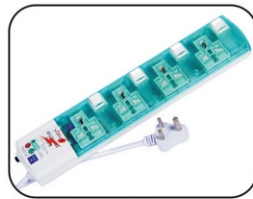

GI-229 4 Way Extension Socket W/Individual Switch Transparent 1.5m