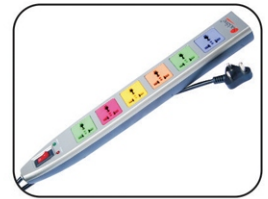

**GI-219a** HDMI Switcher 4 Inputs x 1 Output W/Remote

**GI-219b** HDMI Switcher 5 Inputs x 1 Output W/Remote

**GI-220** HDMI Splitter 1 Input x 2 Outputs

**GI-220a** HDMI Splitter 1 Input x 4 Outputs

**GI-220b** HDMI Splitter 1 Input x 8 Outputs

**GI-220c** HDMI Splitter 1 Input x 16 Outputs

**GI-221a** Fixed LCD/LED TV Bracket Wall Mounting 14" to 25"

**GI-222a** Moving LCD/LED TV Bracket Wall Mounting 14" to 25"

**GI-223** 4 Way Extension Socket W/Single Switch W/Lightning Protection 1.5m

**GI-223a** Fixed LCD/LED TV Bracket Wall Mounting 14" to 42"

**GI-224** 6 Way Extension Socket W/Single Switch W/Lightning Protection 1.5m

**GI-224a** Fixed LCD/LED TV Bracket Wall Mounting 26" to 55"

**GI-225a** Moving LCD/LED TV Bracket Wall Mounting 12" to 27" Double Arm