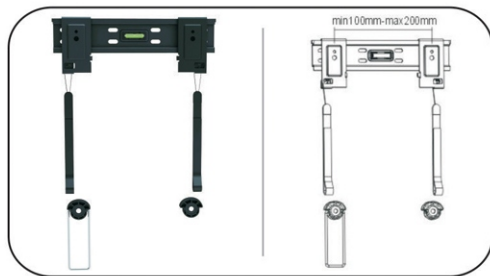

37"-63" 60kgs

**GI-302** Tilting & Swivel Wall Bracket Tilt:  $-15^{\circ} \sim +15^{\circ}$ , Swivel:  $45^{\circ}$   
 Extension from 120mm to 615mm  
 Universal mounting pattern  
 Max. hole pattern 465mm wide and 330mm high  
 Max. VESA: 400 x 200  
 TV to Wall: 135-630mm  
 PLB - WA3DS

23"-37" 75kgs

**GI-303** Tilting & Swivel Wall Bracket Tilt:  $-15^{\circ} \sim +15^{\circ}$ , Swivel:  $45^{\circ}$   
 Extension from 120mm to 615mm  
 Universal mounting pattern  
 Max. hole pattern 765mm wide and 480mm high  
 Max. VESA: 600 x 400  
 TV to Wall: 135-630mm  
 PLB - WA3D

32"-63" 75kgs

**GI-310** Tilting & Swivel Wall Bracket Include VESA Adaptors Tilt: -15° ~ +15°, Swivel: 180°  
 VESA: 75 x 75 / 100 x 100 / 200 x 100 / 200 x 200mm  
 TV to Wall: 97~417mm Cable Management Fast, Simple Wall Mounting Lock System on option LCD - 141A

**Dual Arm CRT TV Wall Bracket**  
 Tilt: - 10°~ +10°, Swivel: 90°  
 TV Plate Dimension:  
 380(L) x 300(W)mm  
 TVB - 102

**GI-311**

**GI-311a** Easy Mounting design  
 Universal Mounting pattern  
 Max. VESA: 200 x 200  
 TV to wall 14.5mm  
 LED - 022