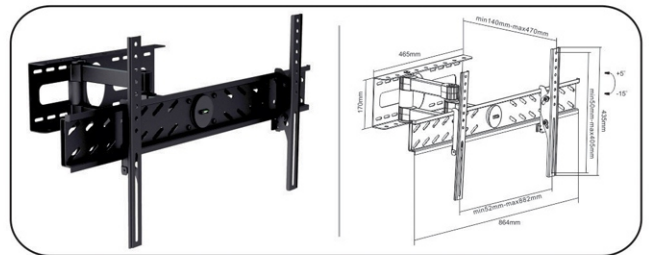

GI-522

* Fixed Universal Wall Brackets for most 37" - 63" LED, 3D LED, LCD TV's.
* Tilt: -15°-+5°, * Swivel: 180°
* Max Hole Pattern: 882mm Wide and 405mm High.
* Max Vesa: 800 x 400.
* Profile: 140 - 492mm.
* Support Flat Panel TV upto 45 Kgs.
ETA148 - 01

◀ **GI-524** 3.5mm Stereo Plug x 3.5mm Stereo Plug Cable 3m Golden (White)

GI-524a 3.5mm Stereo Plug x 3.5mm Stereo Plug Cable 5m Golden (White)

GI-524b 3.5mm Stereo Plug x 3.5mm Stereo Plug Cable 10m Golden (White)

GI-526 3.5mm Stereo 4P x 3RCA Cable 3m

GI-527a HDMI 19Pin Plug x HDMI 19Pin Plug Cable H/D 1.5m (2.0 Version)

◀ **GI-528** HDMI 19Pin Plug x HDMI 19Pin Plug Cable H/D 3m (1.4 Version)

GI-528a HDMI 19Pin Plug x HDMI 19Pin Plug Cable H/D 3m (2.0 Version)

GI-529 HDMI 19Pin Plug x HDMI 19Pin Plug Cable H/D 5m (1.4 Version)

GI-529a HDMI 19Pin Plug x HDMI 19Pin Plug Cable H/D 5m (2.0 Version)

GI-529b HDMI 19Pin Plug x HDMI 19Pin Plug Cable H/D 10m (2.0 Version)

GI-532 HDMI 19 Pin Plug x HDMI 19 Pin Plug Cable H/D 3m 1.4 Version

◀ **GI-533** HDMI 19 Pin Plug x HDMI 19 Pin Plug Cable H/D 5m 1.4 Version

GI-533b HDMI 19 Pin Plug x HDMI 19 Pin Plug Cable H/D 15m 1.4 Version