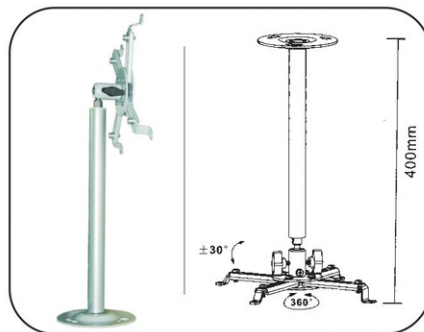

**GI-314** Easy Mounting design  
 Universal Mounting pattern  
 Max. VESA: 800 x 800  
 TV to wall 14.5mm  
 LED - 028

**GI-315** Ceiling Projector Bracket Tilt: -15°~ +15°, Swivel : 360° Universal Mounting pattern  
 Ceiling to Projector: 80mm or 170mm  
 With cable Management PRB - 1

◀ **GI-316**

Ceiling Projector Bracket Tilt:  $-15^{\circ} \sim +15^{\circ}$ ,  
 Universal Mounting pattern  
 Ceiling to Projector: 430mm ~ 650mm  
 With cable Management  
 PRB - 2

**GI-317**

Ceiling Projector Bracket  
 Tilt:  $-15^{\circ} \sim +15^{\circ}$ ,  
 Universal mounting pattern  
 Ceiling to Projector: 120mm  
 PRB - 2S

**GI-318**

Wall Projector Bracket  
 Tilt:  $-15^{\circ} \sim +15^{\circ}$ , Universal Mounting pattern  
 Wall to Projector: 430 ~ 650mm  
 with cable Management  
 PRB - 2W

**GI-319**

Ceiling Projector Bracket  
 Tilt:  $-15^{\circ} \sim +15^{\circ}$ , Swivel:  $360^{\circ}$   
 Universal Mounting Pattern  
 Ceiling to Projector: Min.80mm,  
 Max.980mm with cable Management  
 PRB - 3

**GI-320**

Ceiling Projector Bracket  
 Tilt:  $-30^{\circ} \sim +30^{\circ}$ , Swivel:  $360^{\circ}$   
 Universal Mounting Pattern  
 Ceiling to Projector: 400mm,  
 With cable management  
 PRB - 4