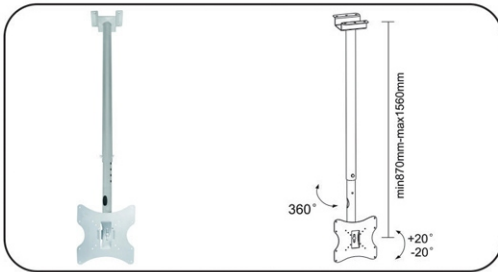

GI-590a Cat6 Patch Cord 10m Copper

GI-591a Cat6 Patch Cord 15m Copper

GI-592a Cat6 Patch Cord 20m Copper