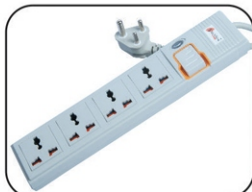

GI-15a 4 Way Extension
Socket W/Single Switch 1.5m

GI-15b 4 Way Extension
Socket W/Single Switch 3m