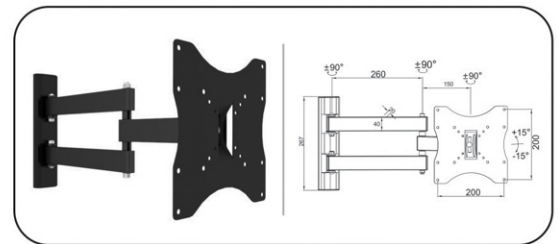

GI-723 Tilting & Swivel Wall Bracket for most 15"-32" LED, 3D LED, LCD TV's.
Distance to wall: 32 to 465mm
Max Vesa: 100x100, 200x200 Tilt Angle: +/-15°
Support flat panel TV's upto 35kgs/77lbs