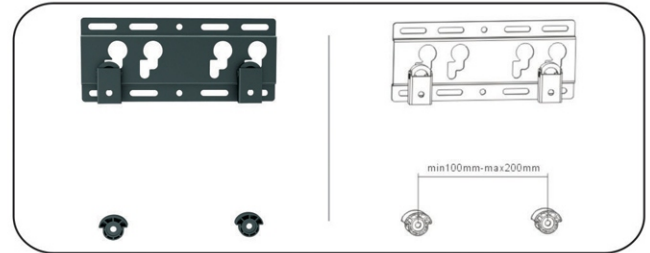

**GI-503** Cable Tracker

**GI-504** DVD Stand

**GI-505** Easy Mounting design  
Universal Mounting pattern  
VESA: 200 x 200 TV to wall 24.5mm  
LED - 042

**GI-506** Easy Mounting design  
Universal Mounting pattern  
VESA: 400 x 400 TV to wall 24.5mm  
LED - 044