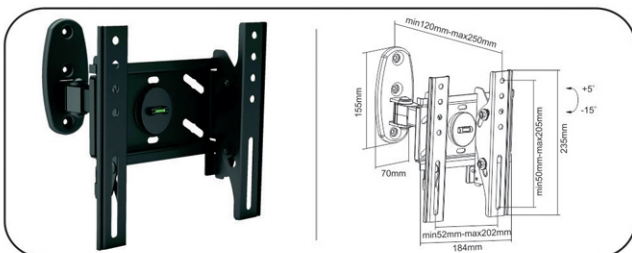

GI-515 Soldering Iron
60 Watts