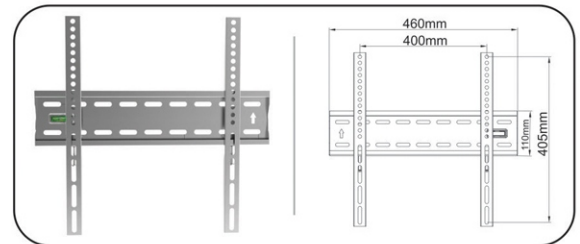

GI-721 Fixed Universal Wall Bracket for most 17"-42" LED, 3D LED, LCD TV's.
Max Vesa: 400x400mm Distance to wall: 27mm
Support flat panel TV's upto 40kgs/88lbs