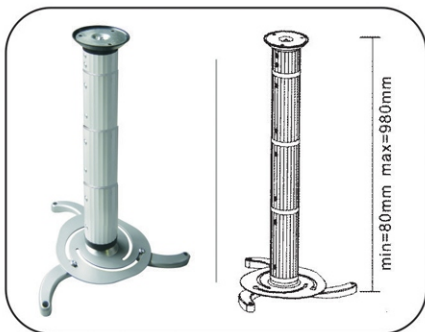

**GI-314** Easy Mounting design  
 Universal Mounting pattern  
 Max. VESA: 800 x 800  
 TV to wall 14.5mm  
 LED - 028

**GI-315** Ceiling Projector Bracket Tilt: -15°~ +15°, Swivel : 360° Universal Mounting pattern  
 Ceiling to Projector: 80mm or 170mm  
 With cable Management PRB - 1

◀ **GI-316**

Ceiling Projector Bracket Tilt:  $-15^{\circ} \sim +15^{\circ}$ ,  
 Universal Mounting pattern  
 Ceiling to Projector: 430mm ~ 650mm  
 With cable Management  
 PRB - 2

**GI-317**

Ceiling Projector Bracket  
 Tilt:  $-15^{\circ} \sim +15^{\circ}$ ,  
 Universal mounting pattern  
 Ceiling to Projector: 120mm  
 PRB - 2S

**GI-318**

Wall Projector Bracket  
 Tilt:  $-15^{\circ} \sim +15^{\circ}$ , Universal Mounting pattern  
 Wall to Projector: 430 ~ 650mm  
 with cable Management  
 PRB - 2W

**GI-319**

Ceiling Projector Bracket  
 Tilt:  $-15^{\circ} \sim +15^{\circ}$ , Swivel:  $360^{\circ}$   
 Universal Mounting Pattern  
 Ceiling to Projector: Min.80mm,  
 Max.980mm with cable Management  
 PRB - 3