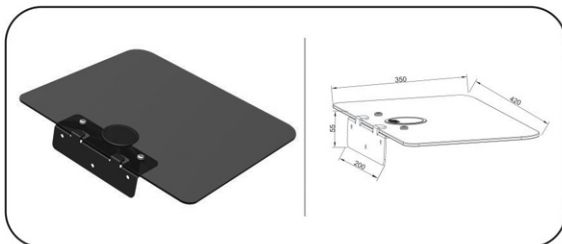

GI-726 DVD Wall Bracket
Load Capacity: 10kgs/22lbs
Tempered Glass: 420x350x5mm

GI-730 VGA Splitter
1 in 2 out 250MHZ

GI-731 VGA Splitter
1 in 4 out 250MHZ

GI-732 VGA Splitter
1 in 8 out 250MHZ

GI-738 6.3mm mono x 3Pin mike socket 15m

GI-739 6.3mm mono x 3Pin mike socket 20m