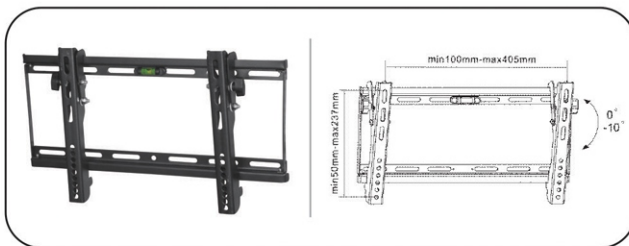

**GI-291a** Portable Wireless Bluetooth Speaker 6W. (Waterproof) IP66 (Bluetooth Range 10m)

**GI-292a** Portable Wireless Bluetooth Speaker 12W. (Waterproof) IPX7 (Bluetooth Range 10m)

**GI-293a** Metal Phone & Tablet Holder

**GI-294a** Metal Phone & Tablet Holder

**GI-295a** Laptop Holder

**GI-296** Tilting Wall Bracket  
Tilt: -10° ~ +0° Universal mounting pattern  
Max. hole pattern 405mm wide and 237mm high Max. VESA: 400 x 200  
TV to Wall: 45mm  
PT - 124

23"-37" 75kgs

**GI-297** Tilting Wall Bracket Tilt:  $-10^{\circ} \sim +0$   
 Universal mounting pattern  
 Max. hole pattern 430mm wide and 405mm high  
 Max. VESA: 400 x 400  
 TV to Wall: 45mm  
 PT - 144