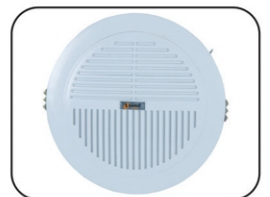

GI-385b 2.0 Computer Speaker White

GI-390 Ceiling Speaker Round 5" 3-6W 70-100V White