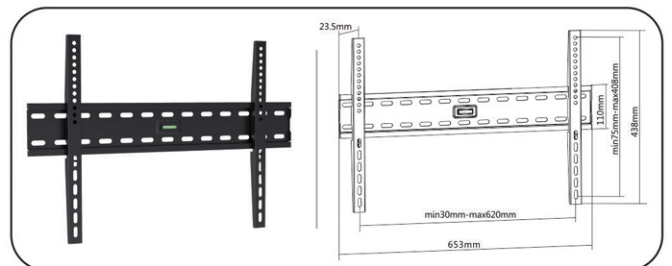

GI-714 Fixed Universal Wall Bracket for most 37"-70" LED, 3D LED, LCD Tv's. Fit mounting patterns up to 620x408mm Max Vesa: 600x400 Mounting Profile: 23.5mm Support flat panel TV's upto 50kgs/110lbs KL16 - 64F