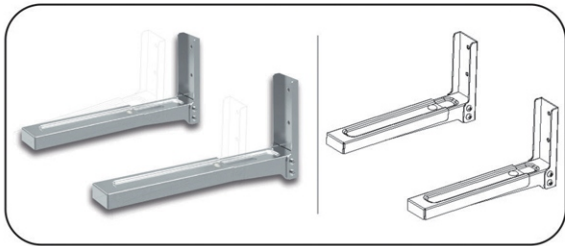

GI-755 Microwave Oven Bracket
Telescopic Holder 285-420mm (11.2" - 16.5")
Width : 47mm (1.9") Ht. : 146mm (5.8")
Middle Strip 265mm (10.4")
Max Load Capacity: 45kgs/99lbs