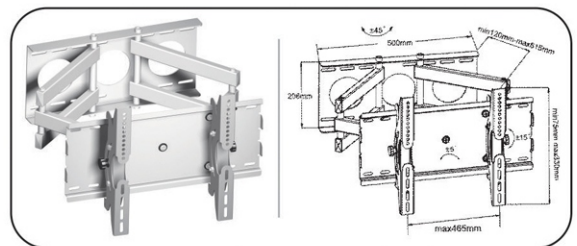

32"-42" 75kgs

**GI-298** Tilting Wall Bracket Tilt:  $-10^{\circ} \sim +0$   
 Universal mounting pattern  
 Max. hole pattern 830mm wide and 405mm high  
 Max. VESA: 800 x 400  
 TV to Wall: 45mm  
 PT - 148

37"-63" 60kgs

**GI-302** Tilting & Swivel Wall Bracket Tilt:  $-15^{\circ} \sim +15^{\circ}$ , Swivel:  $45^{\circ}$   
 Extension from 120mm to 615mm  
 Universal mounting pattern  
 Max. hole pattern 465mm wide and 330mm high  
 Max. VESA: 400 x 200  
 TV to Wall: 135-630mm  
 PLB - WA3DS