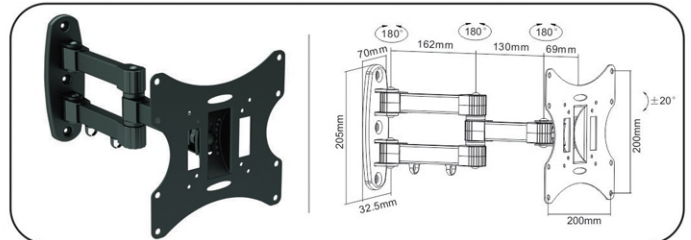

GI-760 Tilting & Swivel Wall Bracket for most
23" to 42" LED, LCD, 3D LED TV's
Tilt : -20° + 20° Swivel : 180°
Vesa Compliant : 75x75, 100x100, 200x100, 200x200
Mounting Profile : 100-393mm
Support Flat Panel TV's upto 30Kgs/66Lbs LDA01-223