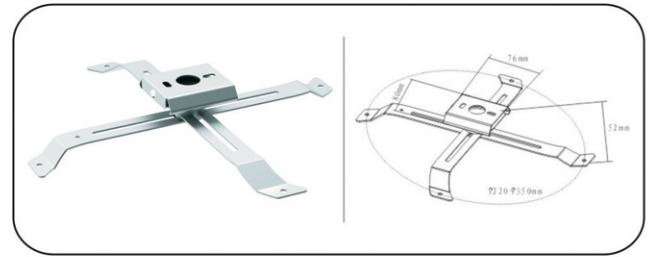

GI-508 Easy Mounting design
Universal Mounting pattern
VESA: 800 x 800 TV to wall 24.5mm
LED - 048

GI-510 Ceiling Projector Bracket
* Simple and Economy Projector Bracket, Ideal for Home Theatre Projectors.
* +/-12 Degree Up/Down Tilt and 360° Rotation for flexible viewings.
* Side "Slide In" Design for Quick and Easy Installation
* Theft resistant design (Require small Padlock)
PRB - 13