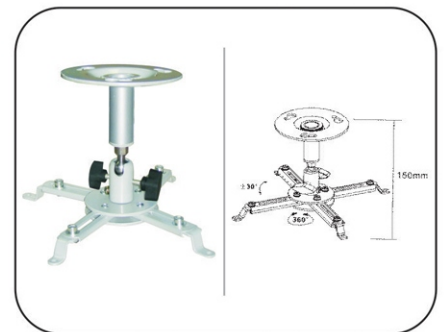

◀ **GI-316**

Ceiling Projector Bracket Tilt:  $-15^{\circ} \sim +15^{\circ}$ ,  
 Universal Mounting pattern  
 Ceiling to Projector: 430mm ~ 650mm  
 With cable Management  
 PRB - 2

**GI-317**

Ceiling Projector Bracket  
 Tilt:  $-15^{\circ} \sim +15^{\circ}$ ,  
 Universal mounting pattern  
 Ceiling to Projector: 120mm  
 PRB - 2S

**GI-318**

Wall Projector Bracket  
 Tilt:  $-15^{\circ} \sim +15^{\circ}$ , Universal Mounting pattern  
 Wall to Projector: 430 ~ 650mm  
 with cable Management  
 PRB - 2W

**GI-319**

Ceiling Projector Bracket  
 Tilt:  $-15^{\circ} \sim +15^{\circ}$ , Swivel:  $360^{\circ}$   
 Universal Mounting Pattern  
 Ceiling to Projector: Min.80mm,  
 Max.980mm with cable Management  
 PRB - 3

**GI-320**

Ceiling Projector Bracket  
 Tilt:  $-30^{\circ} \sim +30^{\circ}$ , Swivel:  $360^{\circ}$   
 Universal Mounting Pattern  
 Ceiling to Projector: 400mm,  
 With cable management  
 PRB - 4