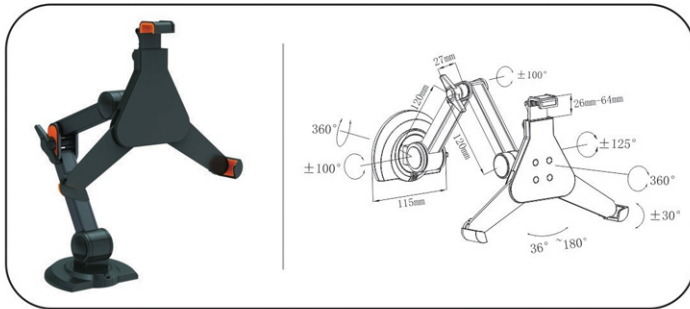

GI-603 I Pad Stand Wall Mounting Double Arm PAD4 - 01