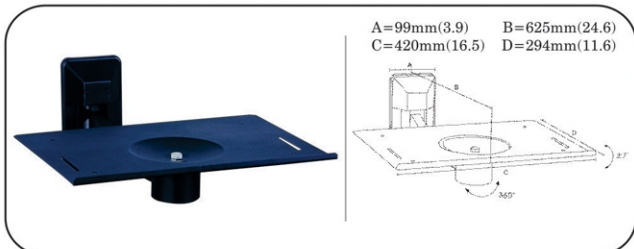

**GI-400** "DJ" Headphone with Microphone

**GI-401** Ultra-Slim Wall Mount VESA: 50 x 50 / 75 x 75 / 100 x 100mm TV to Wall: 15mm LCD - 201

10"-23" max 30kgs

**GI-402a** Full Motion ceiling brackets for 17"-37" LED, LCD tvs and Screens, Tilt: -20° ~ +20° up and down, Swivel: 180°. VESA: 50 x 50 / 75 x 75 / 100 x 100 / 200x100 / 200 x 200mm TV to Ceiling: 500~850mm, Support flat panel tv up to 30Kgs. LCD - 504A

17"-37" max 30kgs

**GI-403** Ceiling Bracket, Tilt:  $-15^{\circ} \sim +15^{\circ}$ , Swivel:  $360^{\circ}$ ,  
 VESA: 50 x 50 / 75 x 75 / 100 x 100 /  
 200 x 100 / 200 x 200mm  
 TV to Ceiling: 1050~1620mm  
 LCD - CE6

**GI-404** Dual Ceiling Bracket Tilt:  $-15^{\circ} \sim +15^{\circ}$ , Swivel:  $360^{\circ}$   
 VESA: 50 x 50 / 75 x 75 / 100 x 100 /  
 200 x 100 / 200 x 200mm  
 TV to Ceiling: 1050~1620mm  
 LCD - CE6D