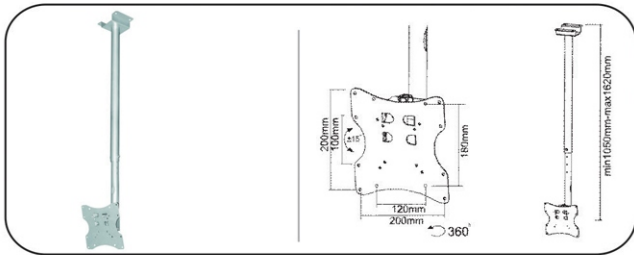

**GI-400** "DJ" Headphone with Microphone

**GI-401** Ultra-Slim Wall Mount VESA: 50 x 50 / 75 x 75 / 100 x 100mm TV to Wall: 15mm LCD - 201

10"-23" max 30kgs

**GI-402a** Full Motion ceiling brackets for 17"-37" LED, LCD tvs and Screens, Tilt: -20° ~ +20° up and down, Swivel: 180°. VESA: 50 x 50 / 75 x 75 / 100 x 100 / 200x100 / 200 x 200mm TV to Ceiling: 500~850mm, Support flat panel tv up to 30Kgs. LCD - 504A

17"-37" max 30kgs

**GI-403** Ceiling Bracket, Tilt:  $-15^{\circ} \sim +15^{\circ}$ , Swivel:  $360^{\circ}$ ,  
 VESA: 50 x 50 / 75 x 75 / 100 x 100 /  
 200 x 100 / 200 x 200mm  
 TV to Ceiling: 1050~1620mm  
 LCD - CE6