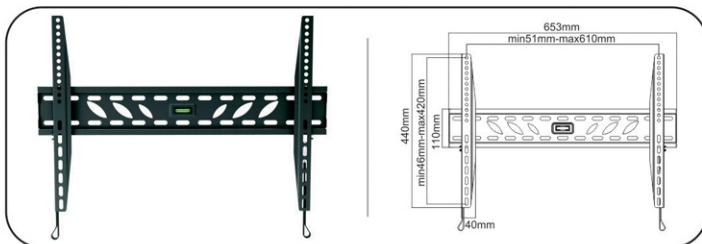

GI-575 Fixed Wall Mount
Fits most 32" - 60" Flat Panels
Max. VESA: 600 x 400 Compliant
Fits mounting patterns upto 610 x 420mm (W x H)
Lateral shift for precise placement,
TV to Wall: 26mm
Max load capacity: 110 lbs LP10 - 46F