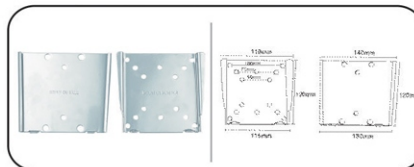

**GI-400** "DJ" Headphone with Microphone

**GI-401** Ultra-Slim Wall Mount VESA: 50 x 50 / 75 x 75 / 100 x 100mm TV to Wall: 15mm LCD - 201

10"-23" max 30kgs

**GI-402a** Full Motion ceiling brackets for 17"-37" LED, LCD tvs and Screens, Tilt: -20° ~ +20° up and down, Swivel: 180°. VESA: 50 x 50 / 75 x 75 / 100 x 100 / 200x100 / 200 x 200mm TV to Ceiling: 500~850mm, Support flat panel tv up to 30Kgs. LCD - 504A