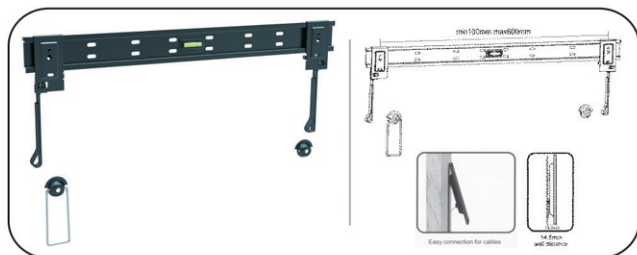

GI-313 Easy Mounting design
Universal Mounting pattern
Max. VESA: 600 x 600
TV to wall 14.5mm
LED - 026