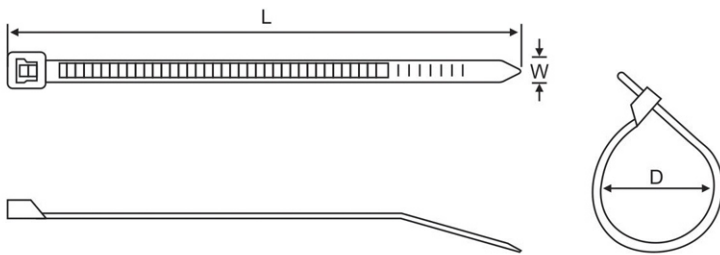

Fastening Solutions

Stackfine introduces the very first unique product name “NYLON CABLE TIES” under the range Fastening Solutions.

Features:

Type : Easy entry self locking non releasable

Material : Polyamide 6,6 (Nylon PA 66)

Flamability Rating : UL94 V2

Operating Temperature : -40°C to 85°C

Colour : Natural and Black

Packing : 100 pcs. / pkt.

Quality Product from the house of Stackfine,
Just Buy.....Tight.....and Release..

Economy Series

Sr. No.	Part No.	Size : L x W		Max. Bundle Dia. "D"		Standard Pkg./Pkt.	Colour
		mm	inch	mm	inch		
1	SF 100ME	100 x 2.2	3.94 x 0.09	22	0.87	100 Pc.	Natural / Black
2	SF 150IE	150 x 3.2	5.91 x 0.13	35	1.38	100 Pc.	Natural / Black
3	SF 200IE	200 x 3.2	7.87 x 0.13	53	2.09	100 Pc.	Natural / Black
4	SF 250IE	250 x 3.2	9.84 x 0.13	65	2.56	100 Pc.	Natural / Black
5	SF 300IE	300 x 3.2	11.81 x 0.13	76	2.99	100 Pc.	Natural / Black
6	SF 200STE	200 x 4.2	7.87 x 0.17	50	1.97	100 Pc.	Natural / Black
7	SF 250STE	250 x 4.2	9.84 x 0.17	60	2.36	100 Pc.	Natural / Black
8	SF 300STE	300 x 4.2	11.81 x 0.17	76	2.99	100 Pc.	Natural / Black

SELECTION CRITERIA

1. SF 100 M
2. 1 SF = Type
   - 2 100 = Length
   - 3 M = Miniature, I = Intermediate
3. ST = Standard HD = Heavy Duty
   EXD = Extra Heavy Duty

NOTES :

1) ■ RED ■ YELLOW
  ■ GREEN ■ BLUE
  Available upon request
2) UV Resistant, Flame Retardant, Heat Resistant are available.