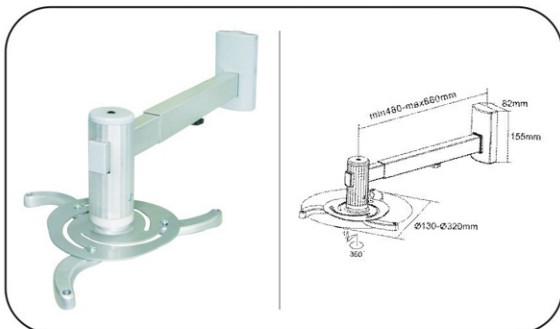

◀ **GI-322**

Wall Projector Bracket
Tilt: $-15^{\circ} \sim +15^{\circ}$, Swivel: 360°
Universal Mounting Pattern
Wall to Projector: 480mm-660mm
PRB - 5