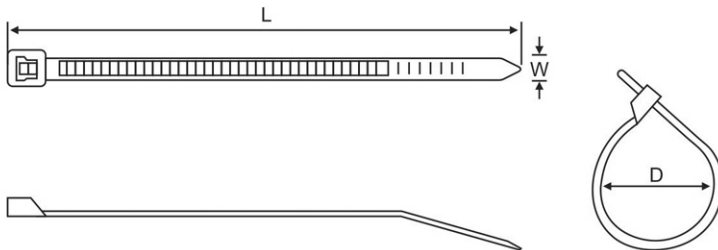

Fastening Solutions

Stackfine introduces the very first unique product name “NYLON CABLE TIES” under the range Fastening Solutions.

Features:

- **Type :** Easy entry self locking non releasable
- **Material :** Polyamide 6,6 (Nylon PA 66)
- **Flamability Rating :** UL94 V2
- **Operating Temperature :** -40°C to 85°C
- **Colour :** Natural and Black
- **Packing :** 100 pcs. / pkt.

Quality Product from the house of Stackfine,
Just Buy.....Tight.....and Relax..

Standard Series

Sr. No.	Part No.	Size : L x W		Max. Bundle Dia. "D"		Min. Loop Tensile Strength		Standard Pkg./Pkt.	Colour
		mm	inch	mm	inch	kgs.	lbs.		
1	SF 100M	100 x 2.5	3.94 x 0.10	22	0.87	8.1	18	100 Pc.	Natural / Black
2	SF 140M	140 x 2.5	5.51 x 0.10	33	1.30	8.1	18	100 Pc.	Natural / Black
3	SF 150I	150 x 3.6	5.91 x 0.14	35	1.38	18.2	40	100 Pc.	Natural / Black
4	SF 200I	200 x 3.6	7.87 x 0.14	53	2.09	18.2	40	100 Pc.	Natural / Black
5	SF 250I	250 x 3.6	9.84 x 0.14	65	2.56	18.2	40	100 Pc.	Natural / Black
6	SF 300I	300 x 3.6	11.81 x 0.14	76	2.99	18.2	40	100 Pc.	Natural / Black
7	SF 200ST	200 x 4.8	7.87 x 0.19	50	1.97	22.2	50	100 Pc.	Natural / Black
8	SF 250ST	250 x 4.8	9.84 x 0.19	60	2.36	22.2	50	100 Pc.	Natural / Black
9	SF 300ST	300 x 4.8	11.81 x 0.19	76	2.99	22.2	50	100 Pc.	Natural / Black
10	SF 370ST	370 x 4.8	14.57 x 0.19	102	4.02	22.2	50	100 Pc.	Natural / Black
11	SF 370HD	370 x 7.6	14.57 x 0.30	102	4.02	54.4	120	100 Pc.	Natural / Black
12	SF 450HD	450 x 7.6	17.72 x 0.30	132	5.20	54.4	120	100 Pc.	Natural / Black

SELECTION CRITERIA

1. SF 100 M
2. 1 SF = Type
3. 2 100 = Length
4. 3 M = Miniature, I = Intermediate
5. ST = Standard HD = Heavy Duty
6. EXD = Extra Heavy Duty

NOTES :

1) ■ RED ■ YELLOW
  ■ GREEN ■ BLUE
  Available upon request
2) UV Resistant, Flame Retardant, Heat Resistant are available.