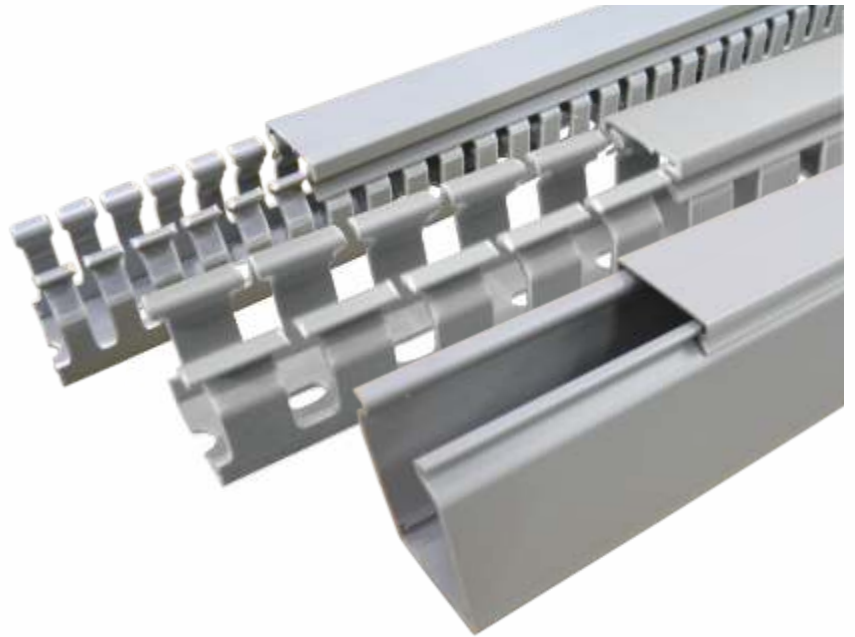

WIRING DUCTS

- Narrow Slot
- Wide Slot
- Un-Slotted (Solid Wall)

REACH CERTIFIED   

Price list - 2021

w.e.f. - 01/11/2021

PVC Wiring Ducts - Narrow Slot

Article No.	Description	Price List (Rs/Pc)
011701243	TBWDN25X25LG1	134.30
011701250	TBWDN25X25LG2	268.60
011706963	TBWDN25X30LG1	155.50
011706962	TBWDN25X30LG2	311.00
011701065	TBWDN25X40LG1	179.50
011701066	TBWDN25X40LG2	359.00
011701585	TBWDN25X45LG1	180.90
011701586	TBWDN25X45LG2	361.80
011701244	TBWDN25X60LG1	233.30
011701251	TBWDN25X60LG2	466.60
011701587	TBWDN25X80LG1	322.30
011701588	TBWDN25X80LG2	644.60
011701583	TBWDN25X100LG1	402.70
011701584	TBWDN25X100LG2	805.40
011706960	TBWDN30X40LG1	236.00
011706961	TBWDN30X40LG2	472.00
011701245	TBWDN30X80LG1	365.00
011701252	TBWDN30X80LG2	730.00
011706411	TBWDN40x25LG1	230.30
011706410	TBWDN40x25LG2	460.60
011701067	TBWDN40X40LG1	244.50
011701068	TBWDN40X40LG2	489.00
011701069	TBWDN40X60LG1	288.30
011701070	TBWDN40X60LG2	576.60